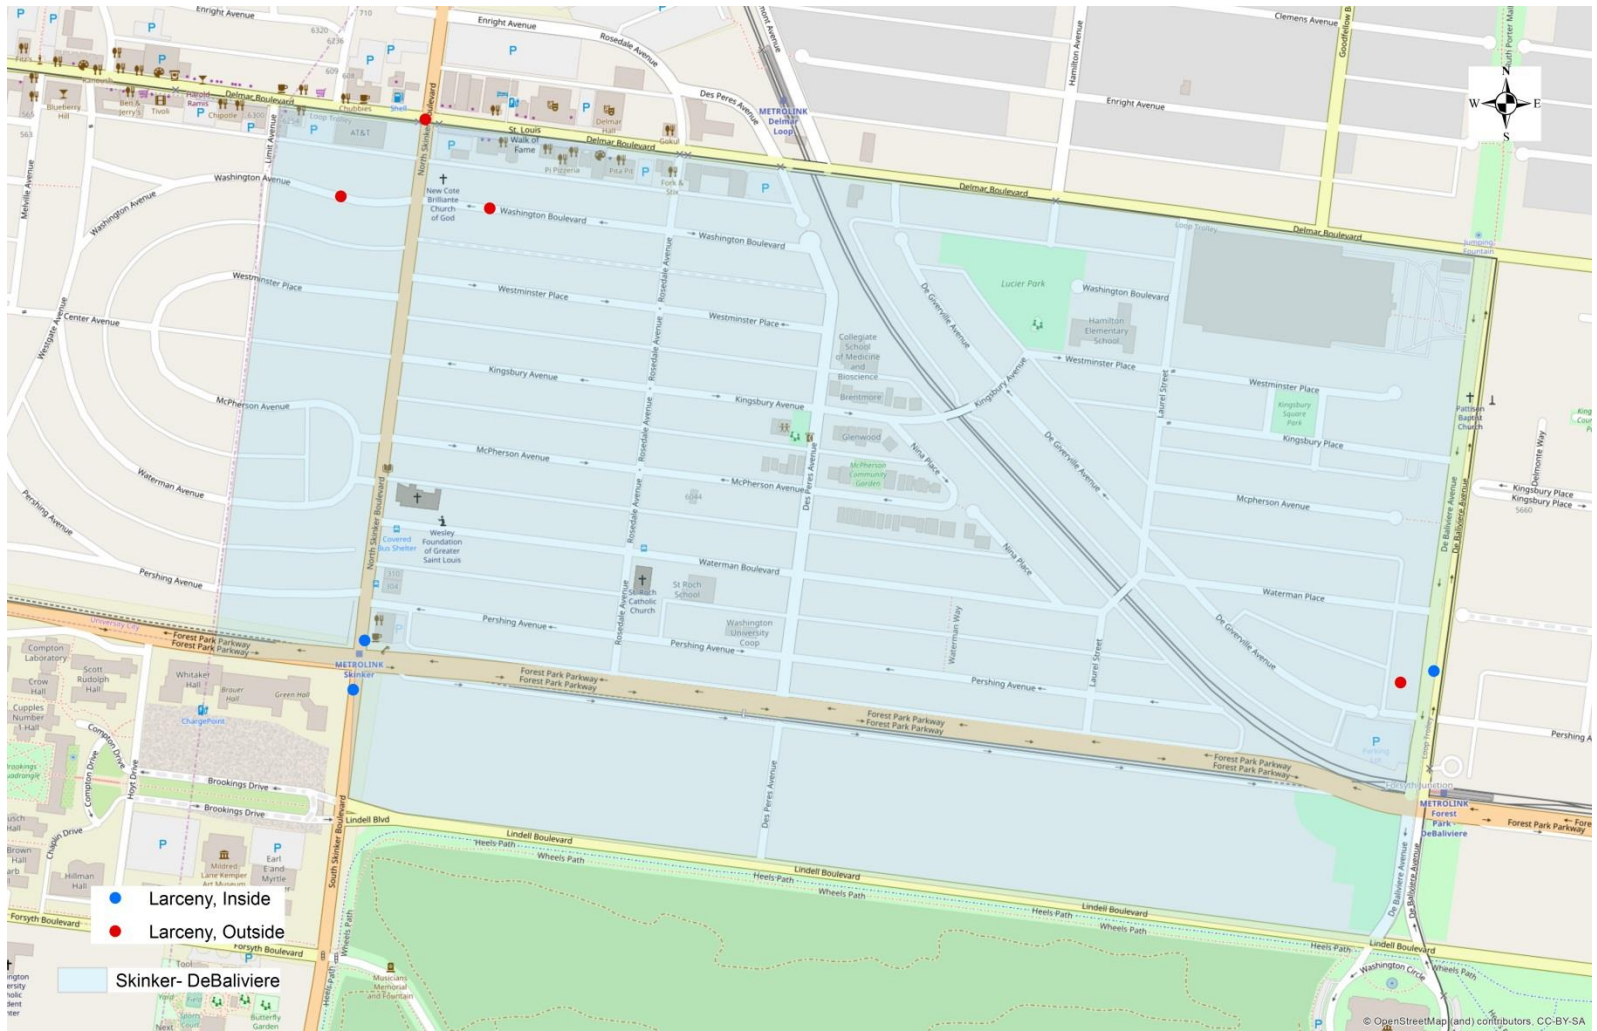

SDB: April 2018

Larceny Breakdown

Type of Larceny	
All Other	0
Bicycle	0
From Building	3
From Coin Machine	0
From Motor Vehicle	4
Motor Vehicle Parts	0
Purse Snatching	0
Shoplifting	0
Total	7

Monetary Value	
Under $500	7
$500 - $24,999	0
Over $25,000	0
Total	7

Environment	
Inside	3
Outside	4
Unknown	0
Total	7

Day	
Sunday	0
Monday	0
Tuesday	3
Wednesday	0
Thursday	2
Friday	1
Saturday	1
Total	7

Time Frame	
12:00am - 3:00am	1
4:00am - 7:00am	0
8:00am - 11:00am	1
12:00pm - 3:00pm	3
4:00pm - 7:00pm	2
8:00pm - 11:00pm	0
Total	7

Day/Night	
Day	6
Night	1
Total	7

SDB Inside/Outside Larcenies