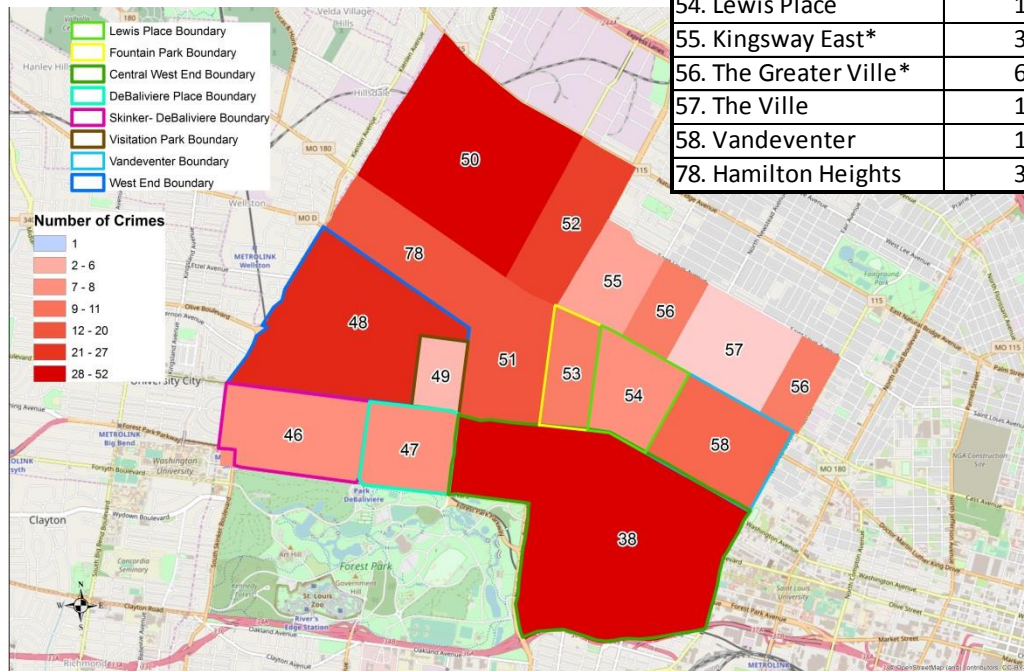

Skinker-DeBaliviere: April 2018

Appendix 1 Links

- [SBD Day/Night Crimes](#)
- [SDB Violent Crimes](#)
- [SDB Density Map](#)
- [SDB Larceny Breakdown](#)
- [SDB Inside/Outside Larcenies](#)
- [SDB Crime by Day](#)
- [SDB Crime by Day and Time](#)
- [SDB Crime and CFS by Time](#)
- [SDB Crime by Category and Time](#)
- [SDB Crime by Category and Day](#)

District 5 Density Map

Neighborhood	2010 Population	April Crime Count	Crime Rate per 1000 People
38. Central West End	14471	82	5.67
46. Skinker-DeBaliviere	4077	11	2.70
47. DeBaliviere Place	3466	10	2.89
48. West End	6574	38	5.78
49. Visitation Park	960	6	6.25
50. Wells-Goodfellow	5895	60	10.18
51. Academy	2816	18	6.39
52. Kingsway West	3441	24	6.97
53. Fountain Park	1484	13	8.76
54. Lewis Place	1673	11	6.58
55. Kingsway East*	3542	8	2.26
56. The Greater Ville*	6189	12	1.94
57. The Ville	1868	2	1.07
58. Vandeventer	1682	15	8.92
78. Hamilton Heights	3105	20	6.44

*Kingsway East and The Greater Ville neighborhoods are split between District 5 and District 6.

District 5 Density Map Explanation

- District 5 Map
 - There are 15 neighborhoods in District 5.
 - The **minimum number of crimes** in one neighborhood was 2 (The Ville).
 - The **maximum number of crimes** in one neighborhood was 82 (Central West End).
 - The **mean number of crimes** for the district was 22.00.
- Crime Rate
 - The crime rate was calculated using the population data from the 2010 census data.
 - The **minimum crime rate** was 1.07 crimes per 1,000 people (The Ville).
 - The **maximum crime rate** was 10.18 crimes per 1,000 people (Wells-Goodfellow).
 - The **mean crime rate** for the district was 5.52 crimes per 1,000 people.

Environment	
Inside	3
Outside	4
Unknown	0
Total	7

Day	
Sunday	0
Monday	0
Tuesday	3
Wednesday	0
Thursday	2
Friday	1
Saturday	1
Total	7

Time Frame	
12:00am - 3:00am	1
4:00am - 7:00am	0
8:00am - 11:00am	1
12:00pm - 3:00pm	3
4:00pm - 7:00pm	2
8:00pm - 11:00pm	0
Total	7