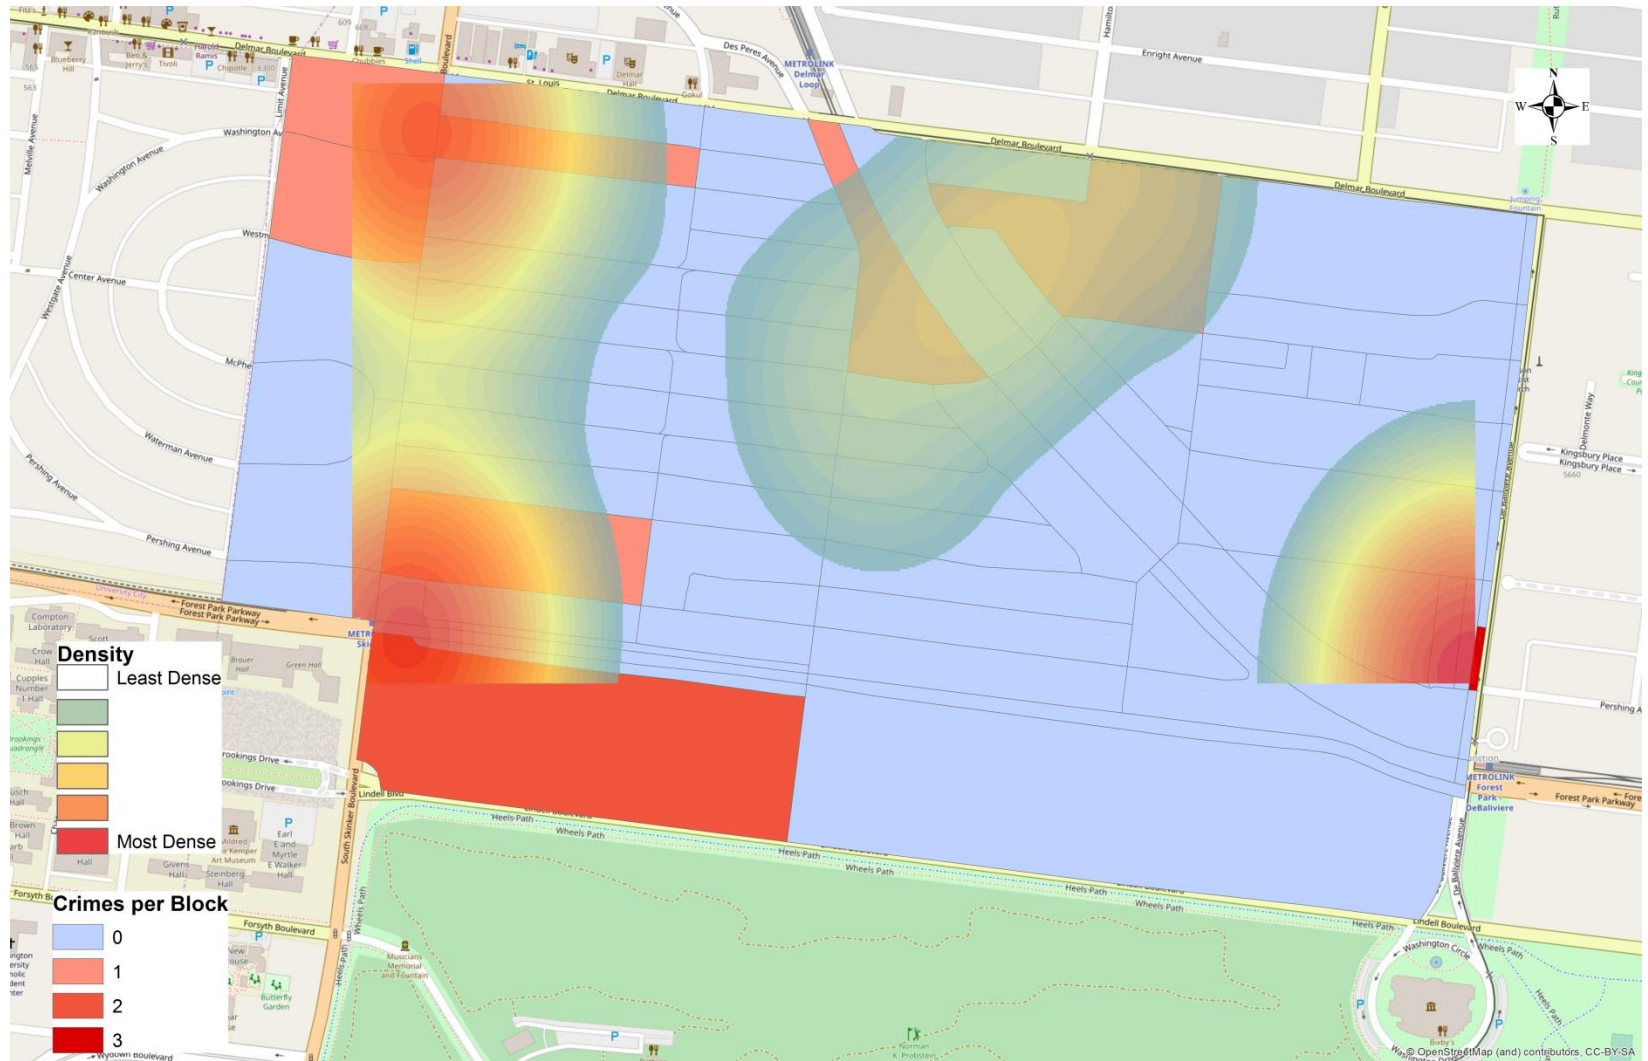

District 5 Density Map

Neighborhood	2010 Population	April Crime Count	Crime Rate per 1000 People
38. Central West End	14471	82	5.67
46. Skinker-DeBaliviere	4077	11	2.70
47. DeBaliviere Place	3466	10	2.89
48. West End	6574	38	5.78
49. Visitation Park	960	6	6.25
50. Wells-Goodfellow	5895	60	10.18
51. Academy	2816	18	6.39
52. Kingsway West	3441	24	6.97
53. Fountain Park	1484	13	8.76
54. Lewis Place	1673	11	6.58
55. Kingsway East*	3542	8	2.26
56. The Greater Ville*	6189	12	1.94
57. The Ville	1868	2	1.07
58. Vandeventer	1682	15	8.92
78. Hamilton Heights	3105	20	6.44

*Kingsway East and The Greater Ville neighborhoods are split between District 5 and District 6.

District 5 Density Map Explanation

- District 5 Map
 - There are 15 neighborhoods in District 5.
 - The **minimum number of crimes** in one neighborhood was 2 (The Ville).
 - The **maximum number of crimes** in one neighborhood was 82 (Central West End).
 - The **mean number of crimes** for the district was 22.00.
- Crime Rate
 - The crime rate was calculated using the population data from the 2010 census data.
 - The **minimum crime rate** was 1.07 crimes per 1,000 people (The Ville).
 - The **maximum crime rate** was 10.18 crimes per 1,000 people (Wells-Goodfellow).
 - The **mean crime rate** for the district was 5.52 crimes per 1,000 people.

*Numbers in District breakdown include reclassified crimes from previous months.

Skinker- DeBaliviere

APPENDIX 1

SDB Day/Night Crimes

SDB Violent Crimes

SDB Density Map

SDB: April 2018

Larceny Breakdown

Environment	
Inside	3
Outside	4
Unknown	0
Total	7

Day	
Sunday	0
Monday	0
Tuesday	3
Wednesday	0
Thursday	2
Friday	1
Saturday	1
Total	7

Time Frame	
12:00am - 3:00am	1
4:00am - 7:00am	0
8:00am - 11:00am	1
12:00pm - 3:00pm	3
4:00pm - 7:00pm	2
8:00pm - 11:00pm	0
Total	7