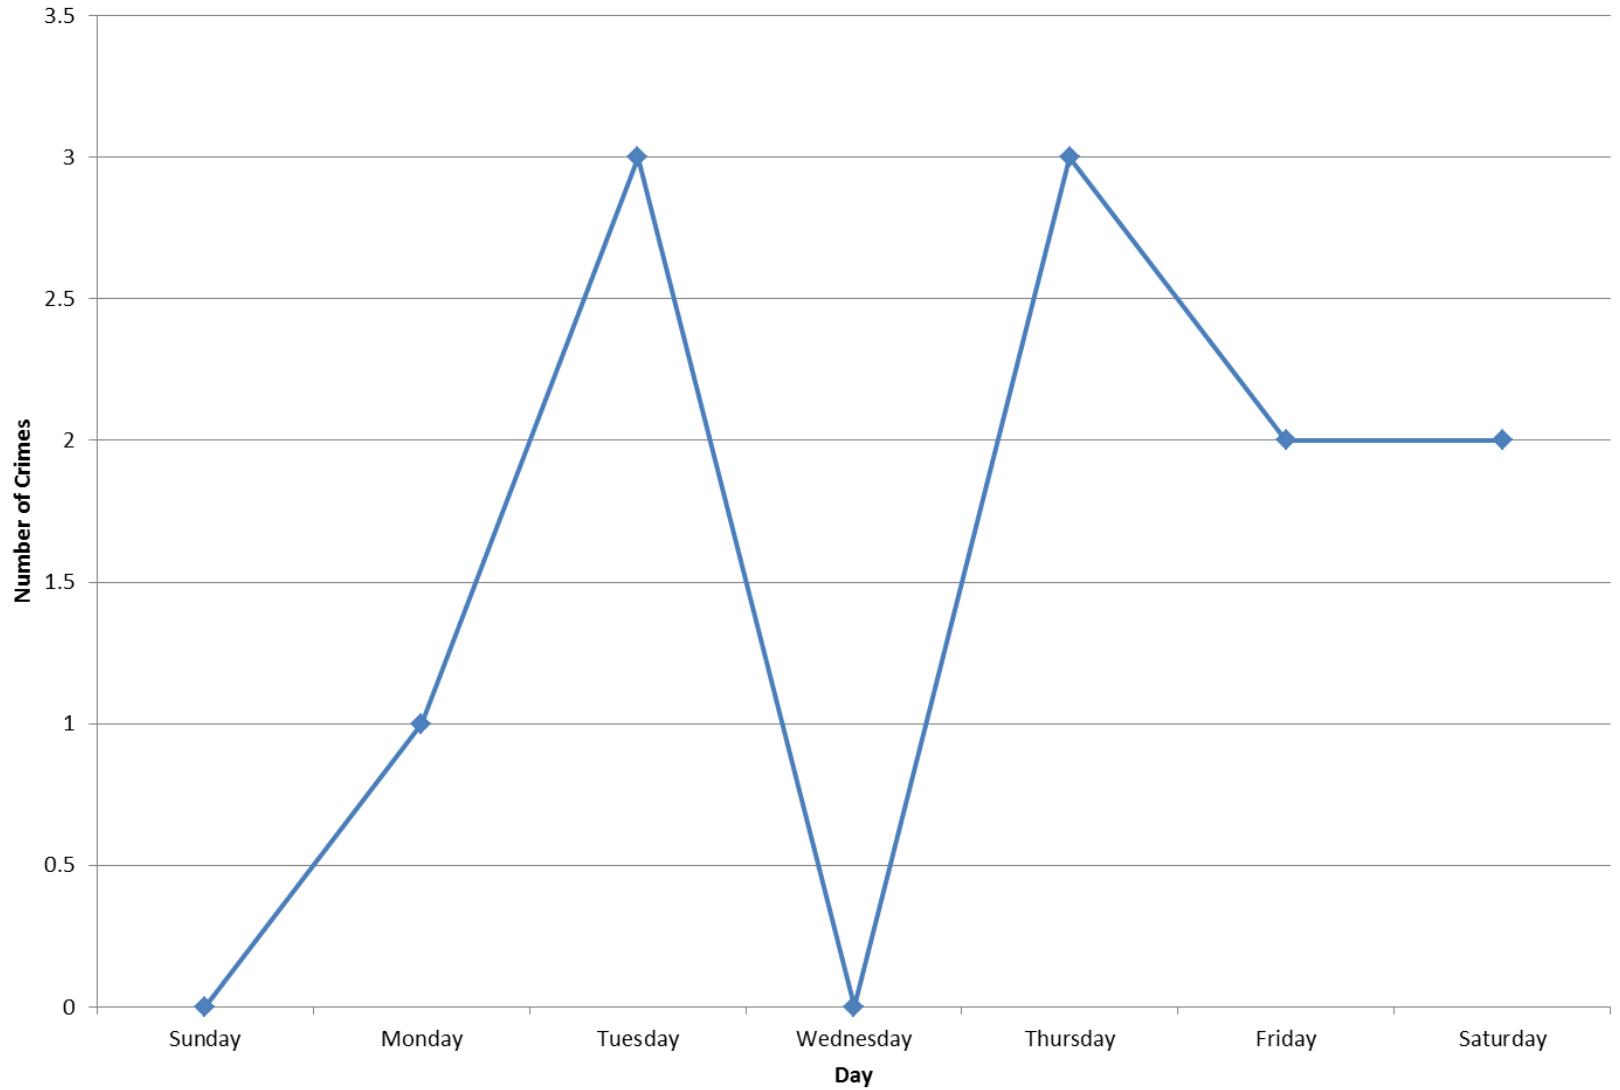

Skinker-DeBaliviere

SAFETY AND SECURITY REPORT: APRIL 2018

Summary Notes: SDB April 2018

- 11 Total Crimes
 - This is a **21.43% decrease** when compared to April 2017 (14 crimes).
 - There were **decreases** in assault, burglary, and robbery. There was an **increase** in larceny.
 - There were **2 crime against persons** (2 robberies).
 - There were **5 crimes against persons** in April 2017, which is a **60% decrease**.
 - Crimes occurred most often on Tuesday and Thursday.
- There have been 54 crimes so far in 2018.
 - This is a **25% decrease** compared to this point in 2017 (72 crimes).
 - There were **decreases** in assault, auto theft, burglary, larceny, and robbery.
 - There have been **12 crime against persons** thus far in 2018, compared to **15 crimes against persons** in 2017, which is a **20% decrease**.

Environment	
Inside	3
Outside	4
Unknown	0
Total	7

Day	
Sunday	0
Monday	0
Tuesday	3
Wednesday	0
Thursday	2
Friday	1
Saturday	1
Total	7

Time Frame	
12:00am - 3:00am	1
4:00am - 7:00am	0
8:00am - 11:00am	1
12:00pm - 3:00pm	3
4:00pm - 7:00pm	2
8:00pm - 11:00pm	0
Total	7

Day/Night	
Day	6
Night	1
Total	7

SDB Inside/Outside Larcenies

SDB Crime by Day - April 2018

SDB Crime by Day and Time Frame - April 2018

SDB Crime by Category and Time of Day - April 2018

SDB Crime by Category and Day - April 2018