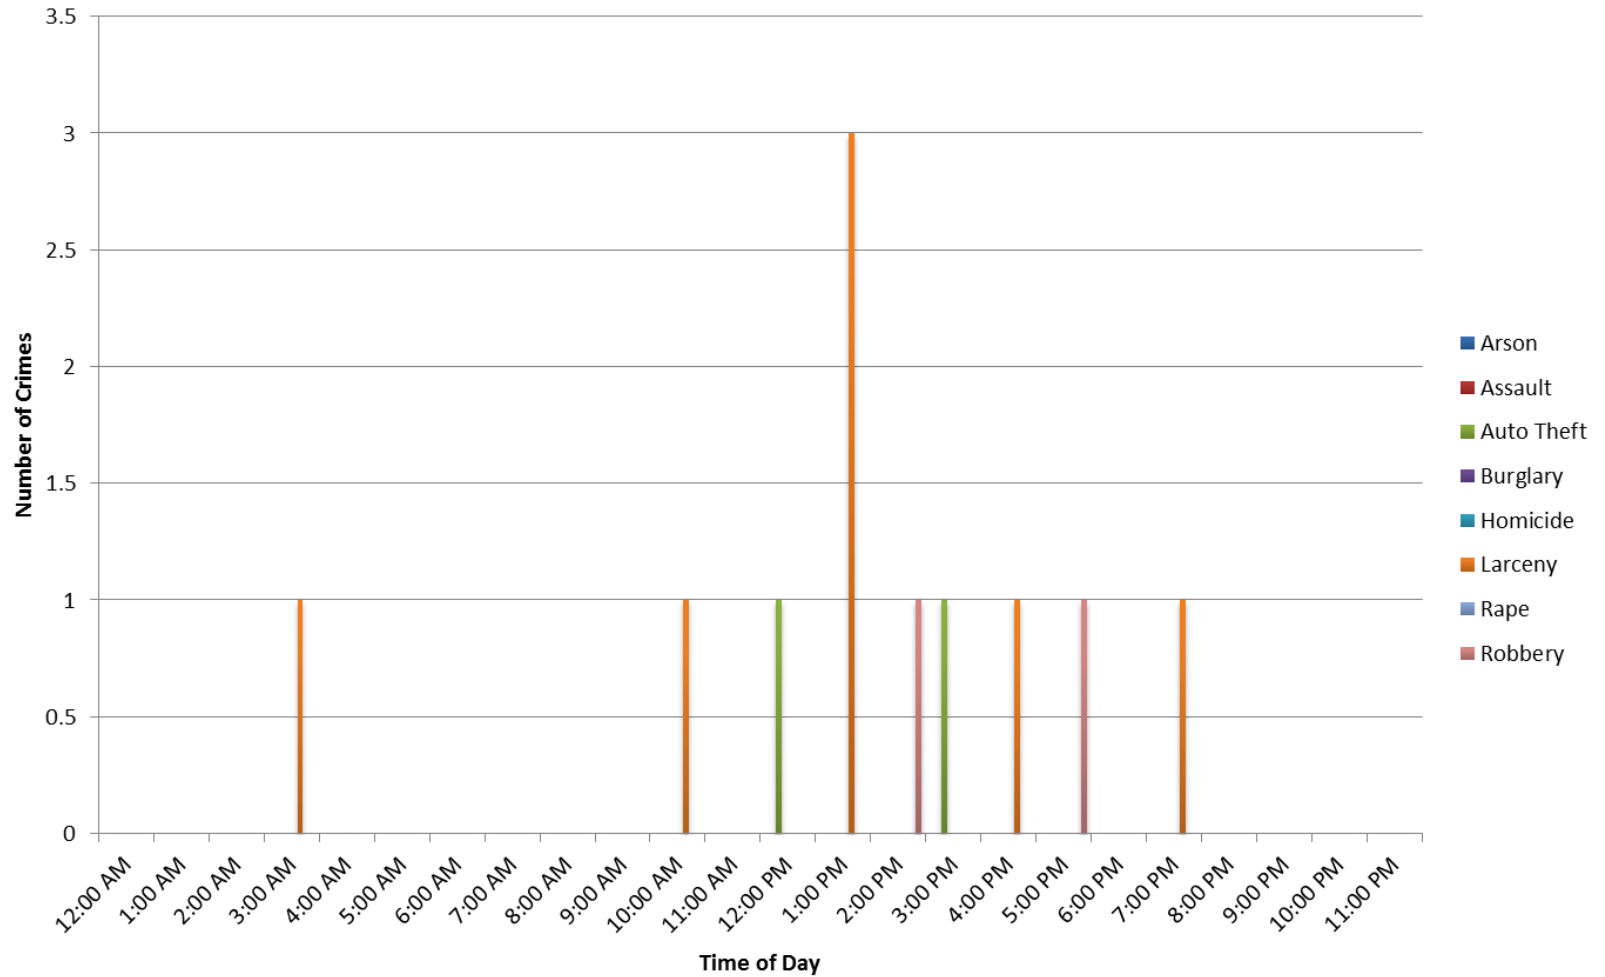

Skinker-DeBaliviere

SAFETY AND SECURITY REPORT: APRIL 2018

Summary Notes: SDB April 2018

- 11 Total Crimes
 - This is a **21.43% decrease** when compared to April 2017 (14 crimes).
 - There were **decreases** in assault, burglary, and robbery. There was an **increase** in larceny.
 - There were **2 crime against persons** (2 robberies).
 - There were **5 crimes against persons** in April 2017, which is a **60% decrease**.
 - Crimes occurred most often on Tuesday and Thursday.
- There have been 54 crimes so far in 2018.
 - This is a **25% decrease** compared to this point in 2017 (72 crimes).
 - There were **decreases** in assault, auto theft, burglary, larceny, and robbery.
 - There have been **12 crime against persons** thus far in 2018, compared to **15 crimes against persons** in 2017, which is a **20% decrease**.

Environment	
Inside	3
Outside	4
Unknown	0
Total	7

Day	
Sunday	0
Monday	0
Tuesday	3
Wednesday	0
Thursday	2
Friday	1
Saturday	1
Total	7

Time Frame	
12:00am - 3:00am	1
4:00am - 7:00am	0
8:00am - 11:00am	1
12:00pm - 3:00pm	3
4:00pm - 7:00pm	2
8:00pm - 11:00pm	0
Total	7

Day/Night	
Day	6
Night	1
Total	7

SDB Inside/Outside Larcenies

SDB Crime by Day - April 2018

SDB Crime by Day and Time Frame - April 2018

SDB Crime by Category and Time of Day - April 2018

SDB Crime by Category and Day - April 2018