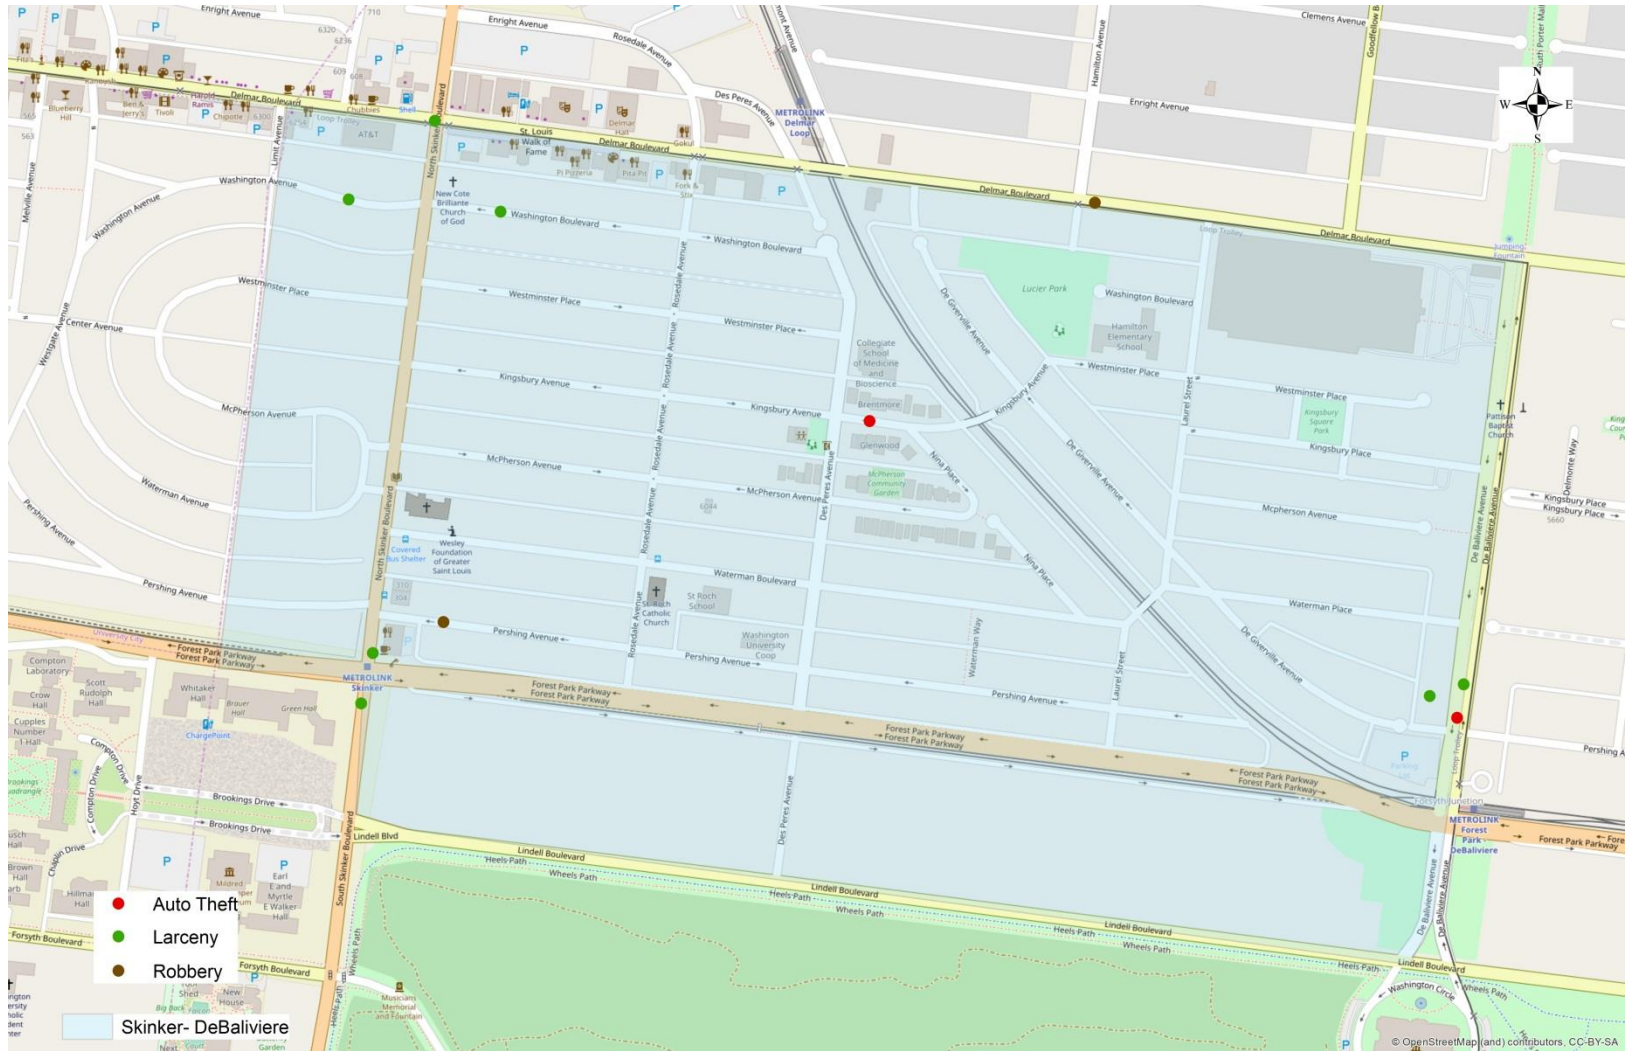

SDB: Comparing 2017 and 2018

2017		Jan	Feb	Mar	Apr	May	Jun	Jul	Aug	Sep	Oct	Nov	Dec	Year End Total	
	Arson	0	0	0	0	0	0	0	0	0	0	0	0	0	0
	Assault	1	5	1	1	3	6	3	1	0	6	0	0	0	27
	Auto Theft	9	1	1	2	1	2	3	4	4	3	2	1	0	33
	Burglary	1	3	4	1	3	6	5	4	4	2	3	3	0	39
	Homicide	0	0	0	0	0	0	0	0	0	0	0	0	0	0
	Larceny	6	18	5	6	18	11	4	11	17	12	13	13	0	134
	Rape	0	0	0	0	0	0	0	0	0	0	0	0	0	0
	Robbery	0	0	3	4	0	0	3	2	4	11	0	0	0	27
	Total Crimes	17	27	14	14	25	25	18	22	29	34	17	17	0	259

2018		Jan	Feb	Mar	Apr	May	Jun	Jul	Aug	Sep	Oct	Nov	Dec	YTD	M/M Change	YTD Change
	Arson	0	0	0	0									0	-	-
	Assault	6	0	1	0									7	-100.00%	-12.50%
	Auto Theft	1	1	3	2									7	0.00%	-46.15%
	Burglary	2	0	1	0									3	-100.00%	-66.67%
	Homicide	0	0	0	0									0	-	-
	Larceny	10	7	8	7									32	16.67%	-8.57%
	Rape	0	0	0	0									0	-	-
	Robbery	0	2	1	2									5	-50.00%	-28.57%
	Total Crimes	19	10	14	11									54	-21.43%	-25.00%

Skinker-DeBaliviere: April 2018