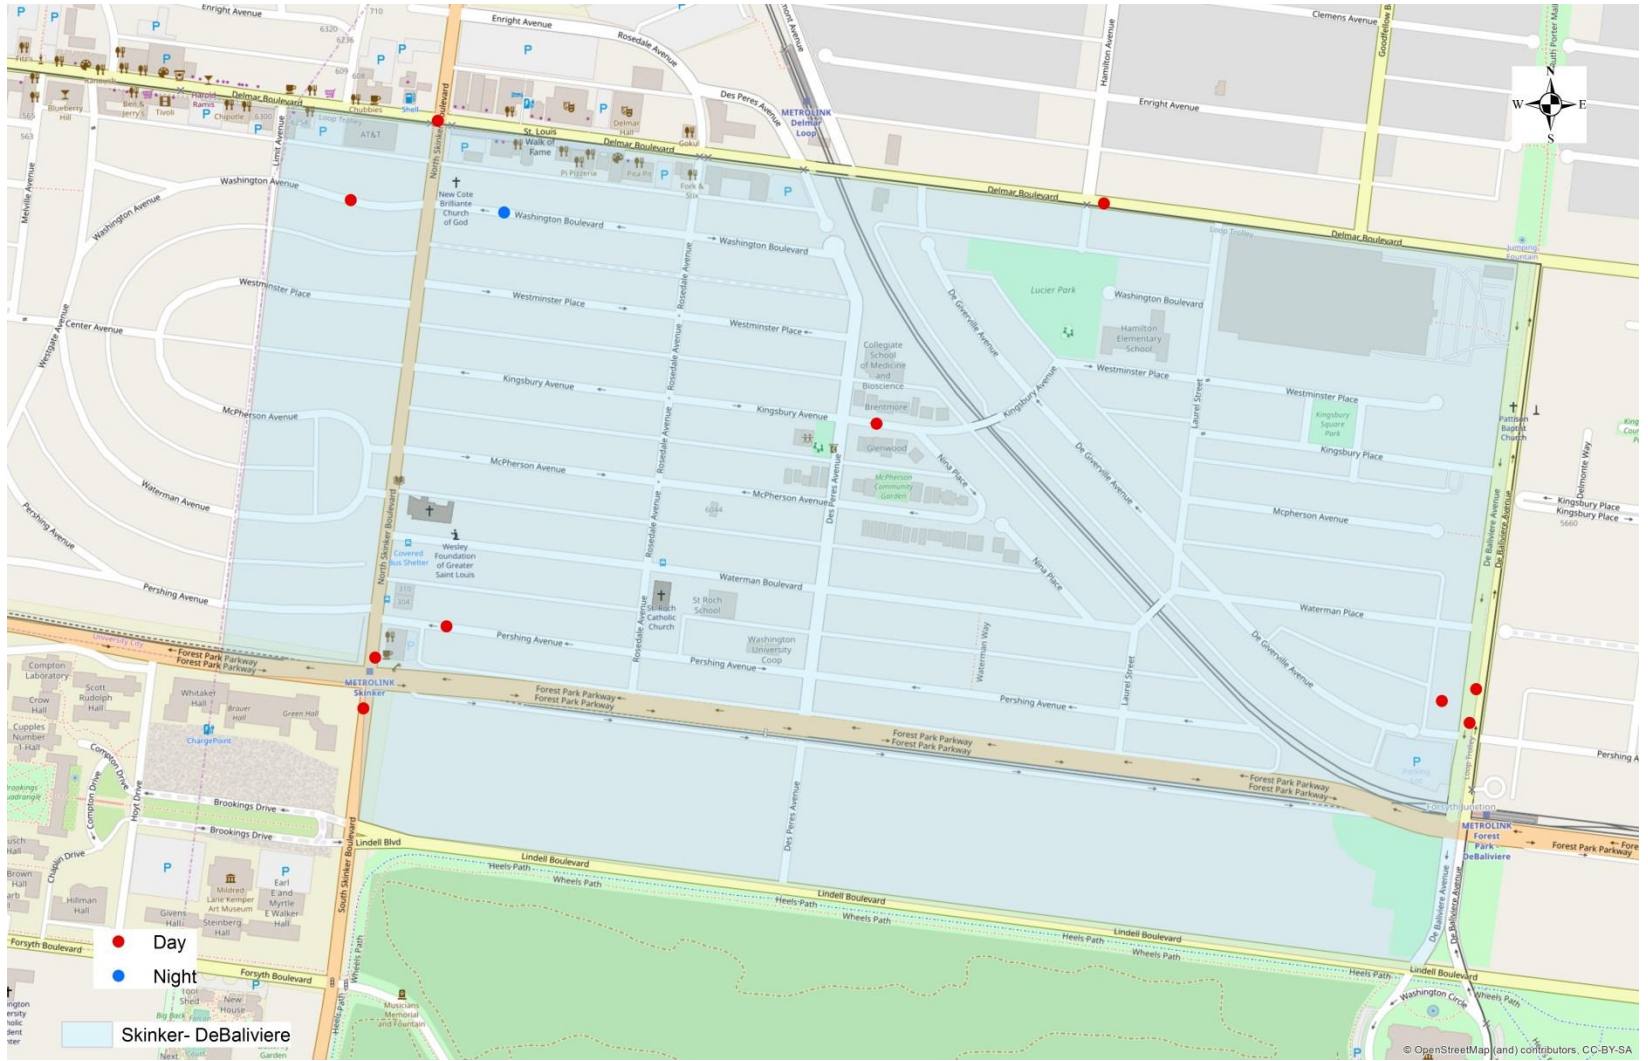

District 5 Density Map

Neighborhood	2010 Population	April Crime Count	Crime Rate per 1000 People
38. Central West End	14471	82	5.67
46. Skinker-DeBaliviere	4077	11	2.70
47. DeBaliviere Place	3466	10	2.89
48. West End	6574	38	5.78
49. Visitation Park	960	6	6.25
50. Wells-Goodfellow	5895	60	10.18
51. Academy	2816	18	6.39
52. Kingsway West	3441	24	6.97
53. Fountain Park	1484	13	8.76
54. Lewis Place	1673	11	6.58
55. Kingsway East*	3542	8	2.26
56. The Greater Ville*	6189	12	1.94
57. The Ville	1868	2	1.07
58. Vandeventer	1682	15	8.92
78. Hamilton Heights	3105	20	6.44

*Kingsway East and The Greater Ville neighborhoods are split between District 5 and District 6.

District 5 Density Map Explanation

- District 5 Map
 - There are 15 neighborhoods in District 5.
 - The **minimum number of crimes** in one neighborhood was 2 (The Ville).
 - The **maximum number of crimes** in one neighborhood was 82 (Central West End).
 - The **mean number of crimes** for the district was 22.00.
- Crime Rate
 - The crime rate was calculated using the population data from the 2010 census data.
 - The **minimum crime rate** was 1.07 crimes per 1,000 people (The Ville).
 - The **maximum crime rate** was 10.18 crimes per 1,000 people (Wells-Goodfellow).
 - The **mean crime rate** for the district was 5.52 crimes per 1,000 people.

*Numbers in District breakdown include reclassified crimes from previous months.

Skinker- DeBaliviere

APPENDIX 1

SDB Day/Night Crimes

SDB Violent Crimes

SDB Density Map

SDB: April 2018

Larceny Breakdown