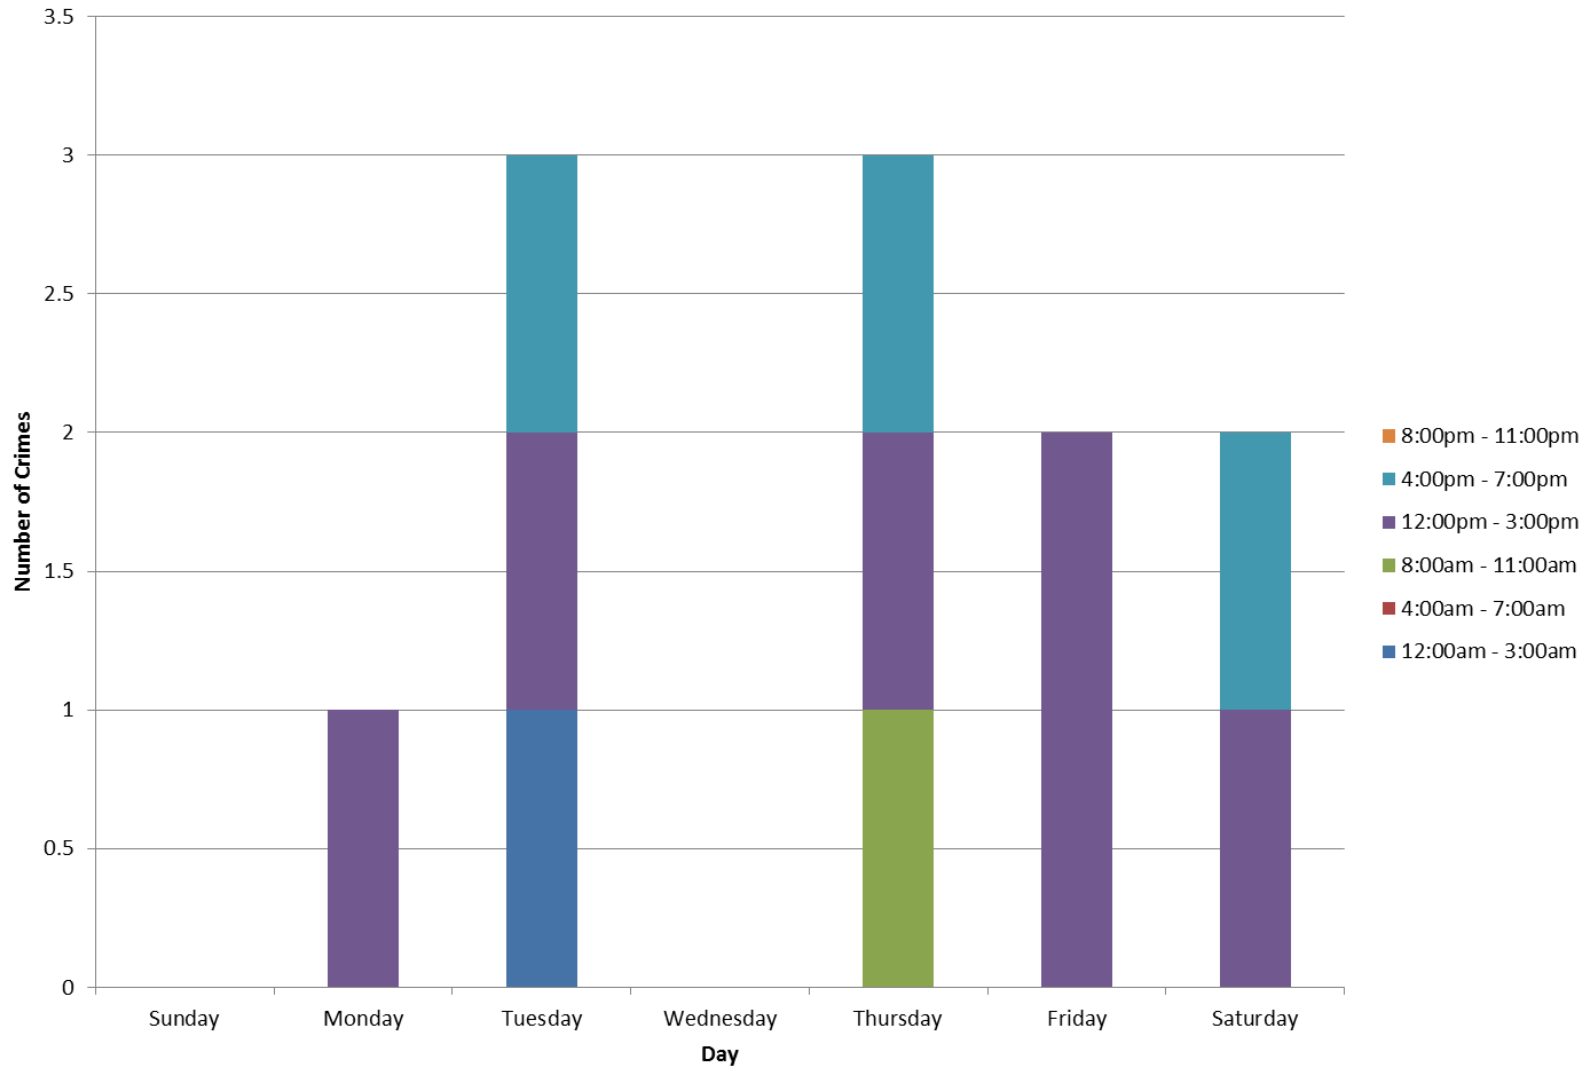

Skinker-DeBaliviere

SAFETY AND SECURITY REPORT: APRIL 2018

Summary Notes: SDB April 2018

- 11 Total Crimes
 - This is a **21.43% decrease** when compared to April 2017 (14 crimes).
 - There were **decreases** in assault, burglary, and robbery. There was an **increase** in larceny.
 - There were **2 crime against persons** (2 robberies).
 - There were **5 crimes against persons** in April 2017, which is a **60% decrease**.
 - Crimes occurred most often on Tuesday and Thursday.
- There have been 54 crimes so far in 2018.
 - This is a **25% decrease** compared to this point in 2017 (72 crimes).
 - There were **decreases** in assault, auto theft, burglary, larceny, and robbery.
 - There have been **12 crime against persons** thus far in 2018, compared to **15 crimes against persons** in 2017, which is a **20% decrease**.

Environment	
Inside	3
Outside	4
Unknown	0
Total	7

Day	
Sunday	0
Monday	0
Tuesday	3
Wednesday	0
Thursday	2
Friday	1
Saturday	1
Total	7

Time Frame	
12:00am - 3:00am	1
4:00am - 7:00am	0
8:00am - 11:00am	1
12:00pm - 3:00pm	3
4:00pm - 7:00pm	2
8:00pm - 11:00pm	0
Total	7

Day/Night	
Day	6
Night	1
Total	7

SDB Inside/Outside Larcenies

SDB Crime by Day - April 2018

SDB Crime by Day and Time Frame - April 2018

SDB Crime by Category and Time of Day - April 2018

SDB Crime by Category and Day - April 2018