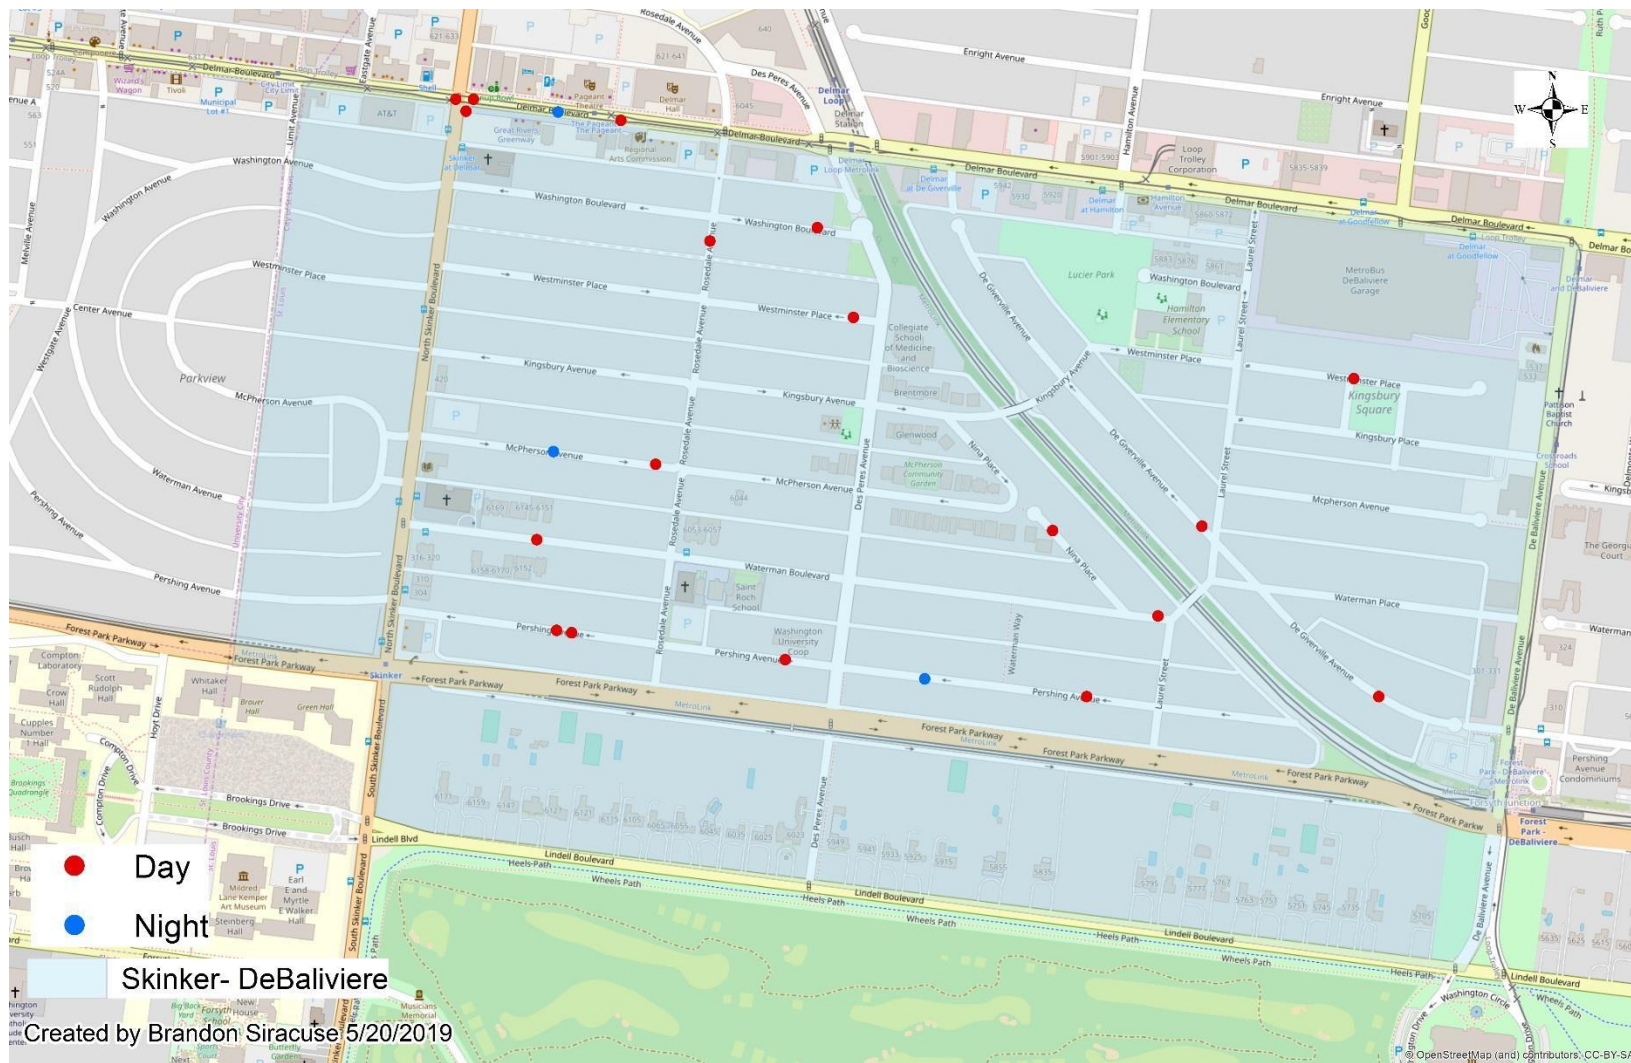

District 5 Density Map: April 2019

*Kingsway East and The Greater Ville neighborhoods are split between District 5 and District 6.

Neighborhood	2010 Population	April Crime Count	Crime Rate per 1000 People
38. Central West End	14471	101	6.98
46. Skinker-DeBaliviere	4077	21	5.15
47. Debaliviere Place	3466	10	2.89
48. West End	6574	48	7.30
49. Visitation Park	960	3	3.13
50. Wells-Goodfellow	5895	70	11.87
51. Academy	2816	18	6.39
52. Kingsway West	3441	21	6.10
53. Fountain Park	1484	14	9.43
54. Lewis Place	1673	15	8.97
55. Kingsway East*	3542	27	7.62
56. The Greater Ville*	6189	9	1.45
57. The Ville	1868	14	7.49
58. Vandeventer	1682	10	5.95
78. Hamilton Heights	3105	26	8.37

District 5 Density Map Explanation

- District 5 Map
 - There are 15 neighborhoods in District 5.
 - The **minimum number of crimes** in one neighborhood was 3 (Visitation Park).
 - The **maximum number of crimes** in one neighborhood was 101 (Central West End).
 - The **mean number of crimes** for the district was 27.13.
- Crime Rate
 - The crime rate was calculated using the population data from the 2010 census data.
 - The **minimum crime rate** was 1.45 crimes per 1,000 people (The Greater Ville).
 - The **maximum crime rate** was 11.87 crimes per 1,000 people (Wells-Goodfellow).
 - The **mean crime rate** for the district was 6.61 crimes per 1,000 people.

Skinker- DeBaliviere

APPENDIX 1

SDB Day/Night Crimes

SDB Violent Crimes

SDB Density Map

SDB: April 2019

Larceny Breakdown

Type of Larceny	
All Other	4
Bicycle	2
From Building	0
From Coin Machine	0
From Motor Vehicle	8
Motor Vehicle Parts	3
Purse Snatching	0
Shoplifting	0
Total	17