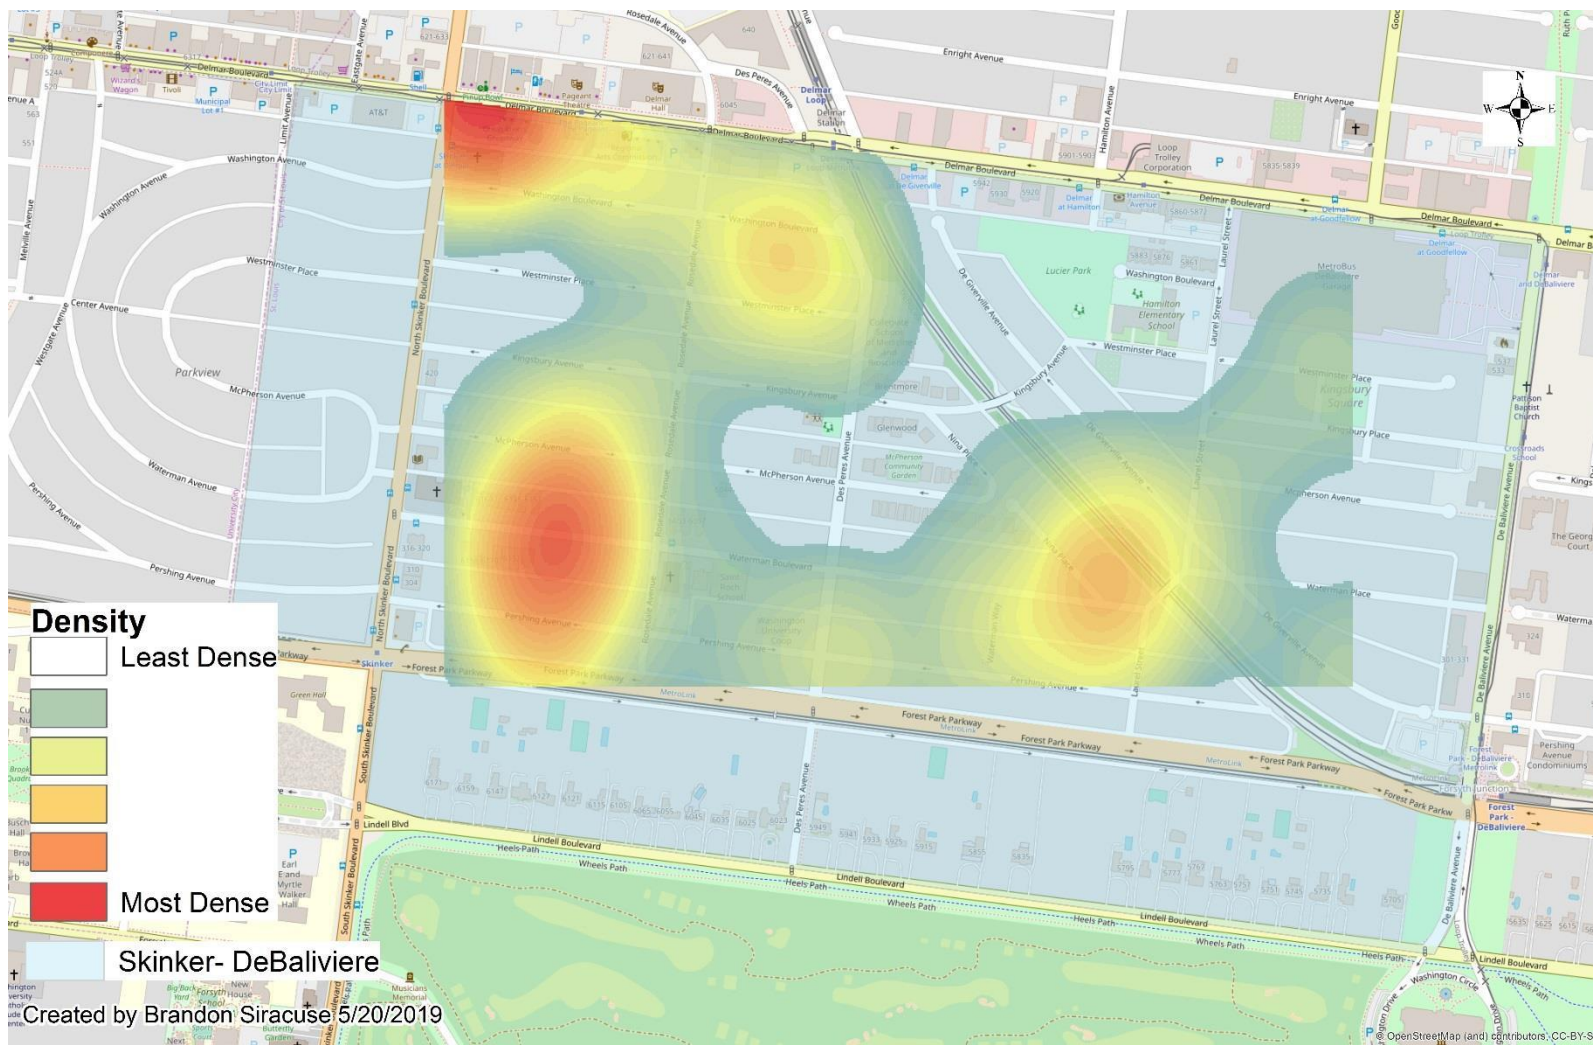

District 5 Density Map: April 2019

*Kingsway East and The Greater Ville neighborhoods are split between District 5 and District 6.

Neighborhood	2010 Population	April Crime Count	Crime Rate per 1000 People
38. Central West End	14471	101	6.98
46. Skinker-DeBaliviere	4077	21	5.15
47. Debaliviere Place	3466	10	2.89
48. West End	6574	48	7.30
49. Visitation Park	960	3	3.13
50. Wells-Goodfellow	5895	70	11.87
51. Academy	2816	18	6.39
52. Kingsway West	3441	21	6.10
53. Fountain Park	1484	14	9.43
54. Lewis Place	1673	15	8.97
55. Kingsway East*	3542	27	7.62
56. The Greater Ville*	6189	9	1.45
57. The Ville	1868	14	7.49
58. Vandeventer	1682	10	5.95
78. Hamilton Heights	3105	26	8.37

District 5 Density Map Explanation

- District 5 Map
 - There are 15 neighborhoods in District 5.
 - The **minimum number of crimes** in one neighborhood was 3 (Visitation Park).
 - The **maximum number of crimes** in one neighborhood was 101 (Central West End).
 - The **mean number of crimes** for the district was 27.13.
- Crime Rate
 - The crime rate was calculated using the population data from the 2010 census data.
 - The **minimum crime rate** was 1.45 crimes per 1,000 people (The Greater Ville).
 - The **maximum crime rate** was 11.87 crimes per 1,000 people (Wells-Goodfellow).
 - The **mean crime rate** for the district was 6.61 crimes per 1,000 people.

Skinker- DeBaliviere

APPENDIX 1

SDB Day/Night Crimes

SDB Violent Crimes

SDB Density Map

SDB: April 2019

Larceny Breakdown

Type of Larceny	
All Other	4
Bicycle	2
From Building	0
From Coin Machine	0
From Motor Vehicle	8
Motor Vehicle Parts	3
Purse Snatching	0
Shoplifting	0
Total	17

Environment	
Inside	0
Outside	13
Unknown	4
Total	17

Monetary Value	
Under \$500	13
\$500 - \$24,999	4
Over \$25,000	0
Total	17

Time Frame	
12:00am - 3:00am	0
4:00am - 7:00am	1
8:00am - 11:00am	1
12:00pm - 3:00pm	2
4:00pm - 7:00pm	11
8:00pm - 11:00pm	2
Total	17