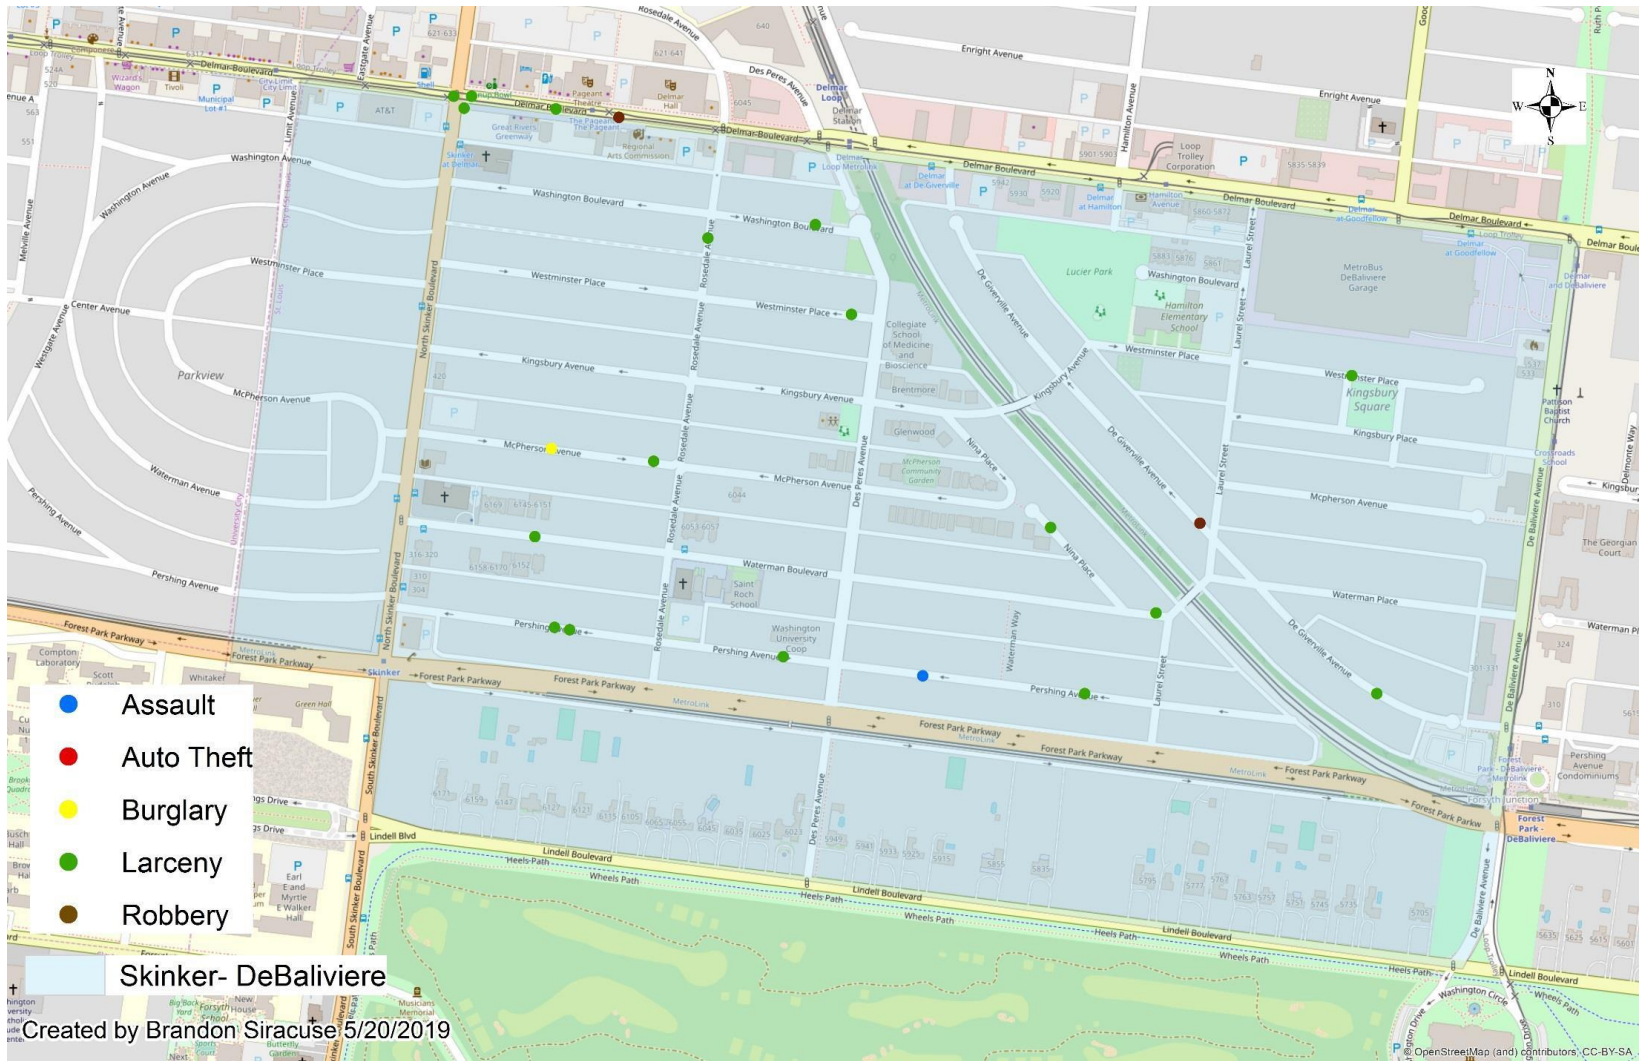

SDB: Comparing 2018 and 2019

2018		Jan	Feb	Mar	Apr	May	Jun	Jul	Aug	Sep	Oct	Nov	Dec	Year End Total	
	Arson	0	0	0	0	0	0	0	0	0	0	0	0	0	0
	Assault	6	0	1	0	0	7	2	6	1	3	2	1	29	
	Auto Theft	1	1	3	2	4	1	3	6	1	3	1	1	27	
	Burglary	2	0	1	0	2	3	3	4	2	2	1	0	20	
	Homicide	0	0	0	0	0	0	0	0	0	0	0	0	0	
	Larceny	10	7	8	7	6	9	10	13	16	10	15	13	124	
	Rape	0	0	0	0	0	0	0	0	0	0	0	0	0	
	Robbery	0	2	1	2	0	2	2	1	7	0	1	0	18	
Total Crimes	19	10	14	11	12	22	20	30	27	18	20	15	218		

2019		Jan	Feb	Mar	Apr	May	Jun	Jul	Aug	Sep	Oct	Nov	Dec	YTD	M/M Change	YTD Change
	Arson	0	0	0	0									0	-	-
	Assault	0	1	7	1									9	-	28.57%
	Auto Theft	1	3	0	0									4	-100.00%	-42.86%
	Burglary	4	9	0	1									14	-	366.67%
	Homicide	0	0	0	0									0	-	-
	Larceny	4	9	16	17									46	142.86%	43.75%
	Rape	0	0	0	0									0	-	-
	Robbery	1	1	0	2									4	0.00%	-20.00%
Total Crimes	10	23	23	21									77	90.91%	42.59%	

Skinker-DeBaliviere Total Crime: April 2019