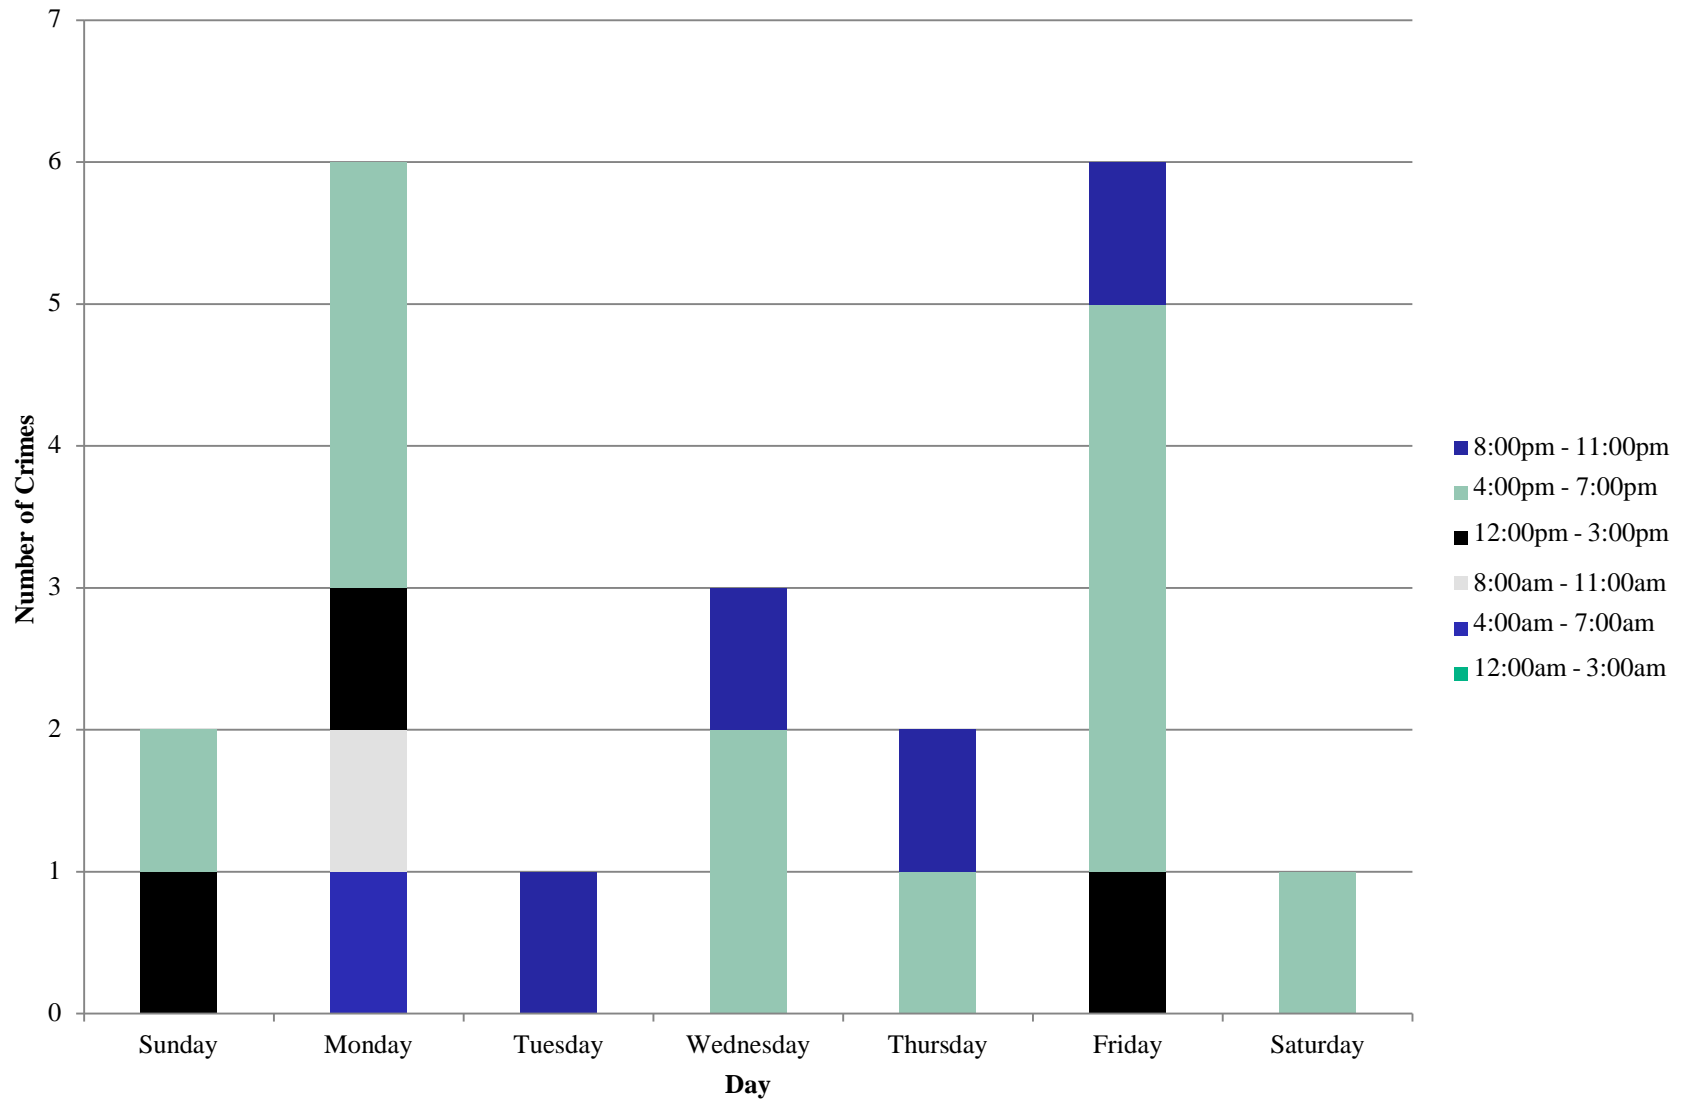

Environment	
Inside	0
Outside	13
Unknown	4
Total	17

Monetary Value	
Under \$500	13
\$500 - \$24,999	4
Over \$25,000	0
Total	17

Time Frame	
12:00am - 3:00am	0
4:00am - 7:00am	1
8:00am - 11:00am	1
12:00pm - 3:00pm	2
4:00pm - 7:00pm	11
8:00pm - 11:00pm	2
Total	17

Day	
Sunday	1
Monday	5
Tuesday	1
Wednesday	3
Thursday	1
Friday	5
Saturday	1
Total	17

Day/Night	
Day	16
Night	1
Total	17

SDB Inside/Outside Larcenies

SDB Crime by Day - April 2019

SDB Crime by Day and Time Frame - April 2019

SDB Crime by Category and Time of Day - April 2019

SDB Crime by Category and Day - April 2019