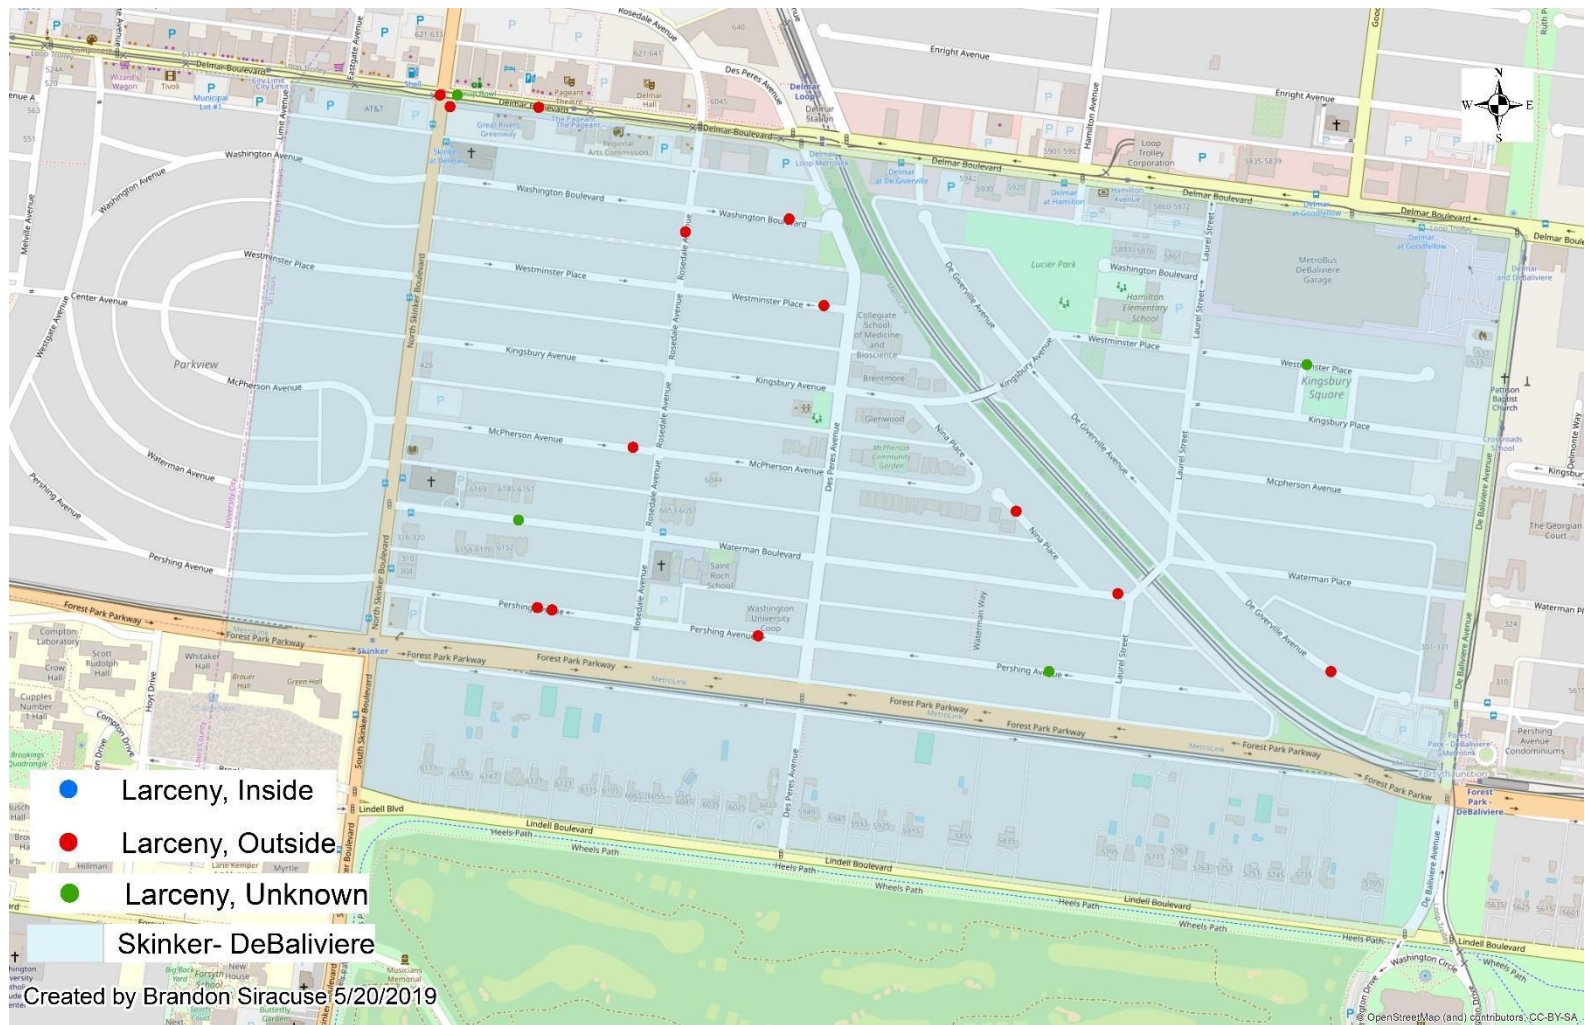

District 5 Density Map Explanation

- District 5 Map
 - There are 15 neighborhoods in District 5.
 - The **minimum number of crimes** in one neighborhood was 3 (Visitation Park).
 - The **maximum number of crimes** in one neighborhood was 101 (Central West End).
 - The **mean number of crimes** for the district was 27.13.
- Crime Rate
 - The crime rate was calculated using the population data from the 2010 census data.
 - The **minimum crime rate** was 1.45 crimes per 1,000 people (The Greater Ville).
 - The **maximum crime rate** was 11.87 crimes per 1,000 people (Wells-Goodfellow).
 - The **mean crime rate** for the district was 6.61 crimes per 1,000 people.

Skinker- DeBaliviere

APPENDIX 1

SDB Day/Night Crimes

SDB Violent Crimes

SDB Density Map

SDB: April 2019

Larceny Breakdown

Type of Larceny	
All Other	4
Bicycle	2
From Building	0
From Coin Machine	0
From Motor Vehicle	8
Motor Vehicle Parts	3
Purse Snatching	0
Shoplifting	0
Total	17

Environment	
Inside	0
Outside	13
Unknown	4
Total	17

Monetary Value	
Under \$500	13
\$500 - \$24,999	4
Over \$25,000	0
Total	17

Time Frame	
12:00am - 3:00am	0
4:00am - 7:00am	1
8:00am - 11:00am	1
12:00pm - 3:00pm	2
4:00pm - 7:00pm	11
8:00pm - 11:00pm	2
Total	17

Day	
Sunday	1
Monday	5
Tuesday	1
Wednesday	3
Thursday	1
Friday	5
Saturday	1
Total	17

Day/Night	
Day	16
Night	1
Total	17

SDB Inside/Outside Larcenies

SDB Crime by Day - April 2019

SDB Crime by Day and Time Frame - April 2019