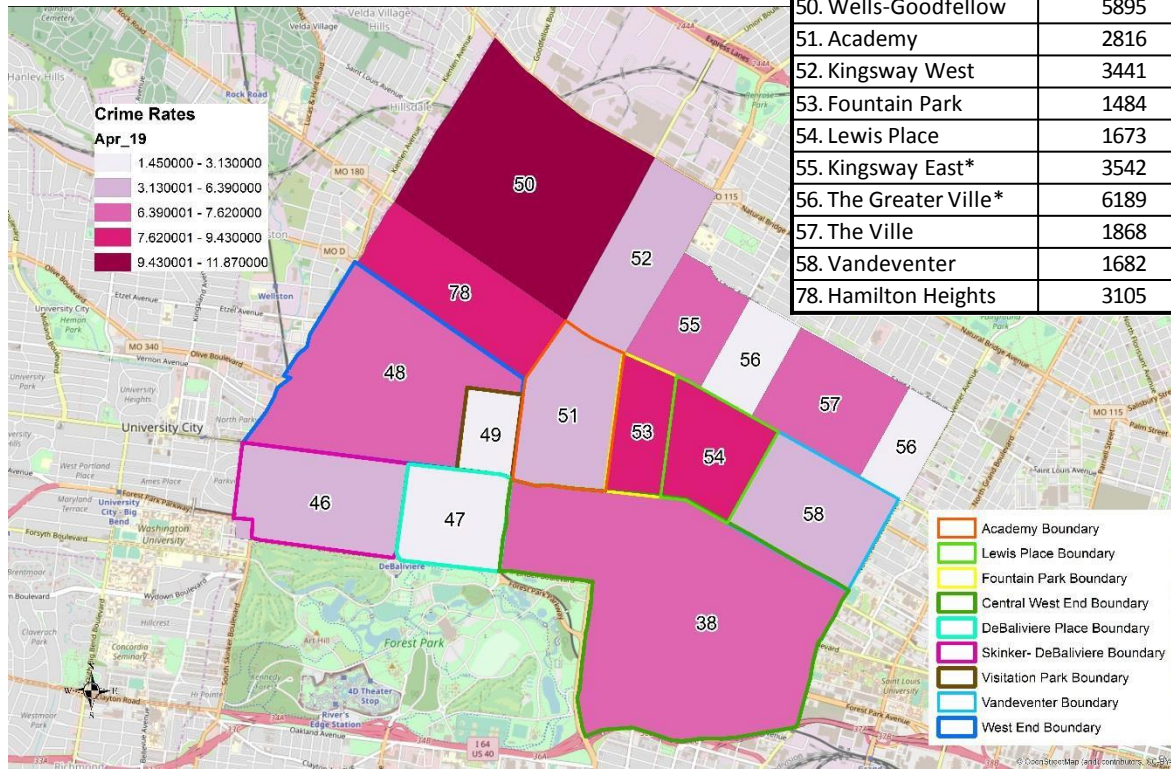

Skinker-DeBaliviere Total Crime: April 2019

Appendix 1 Links

- [SBD Day/Night Crimes](#)
- [SDB Violent Crimes](#)
- [SDB Density Map](#)
- [SDB Larceny Breakdown](#)
- [SDB Inside/Outside Larcenies](#)
- [SDB Crime by Day](#)
- [SDB Crime by Day and Time](#)
- [SDB Crime and CFS by Time](#)
- [SDB Crime by Category and Time](#)
- [SDB Crime by Category and Day](#)

District 5 Density Map: April 2019

*Kingsway East and The Greater Ville neighborhoods are split between District 5 and District 6.

Neighborhood	2010 Population	April Crime Count	Crime Rate per 1000 People
38. Central West End	14471	101	6.98
46. Skinker-DeBaliviere	4077	21	5.15
47. Debaliviere Place	3466	10	2.89
48. West End	6574	48	7.30
49. Visitation Park	960	3	3.13
50. Wells-Goodfellow	5895	70	11.87
51. Academy	2816	18	6.39
52. Kingsway West	3441	21	6.10
53. Fountain Park	1484	14	9.43
54. Lewis Place	1673	15	8.97
55. Kingsway East*	3542	27	7.62
56. The Greater Ville*	6189	9	1.45
57. The Ville	1868	14	7.49
58. Vandeventer	1682	10	5.95
78. Hamilton Heights	3105	26	8.37

District 5 Density Map Explanation

- District 5 Map
 - There are 15 neighborhoods in District 5.
 - The **minimum number of crimes** in one neighborhood was 3 (Visitation Park).
 - The **maximum number of crimes** in one neighborhood was 101 (Central West End).
 - The **mean number of crimes** for the district was 27.13.
- Crime Rate
 - The crime rate was calculated using the population data from the 2010 census data.
 - The **minimum crime rate** was 1.45 crimes per 1,000 people (The Greater Ville).
 - The **maximum crime rate** was 11.87 crimes per 1,000 people (Wells-Goodfellow).
 - The **mean crime rate** for the district was 6.61 crimes per 1,000 people.