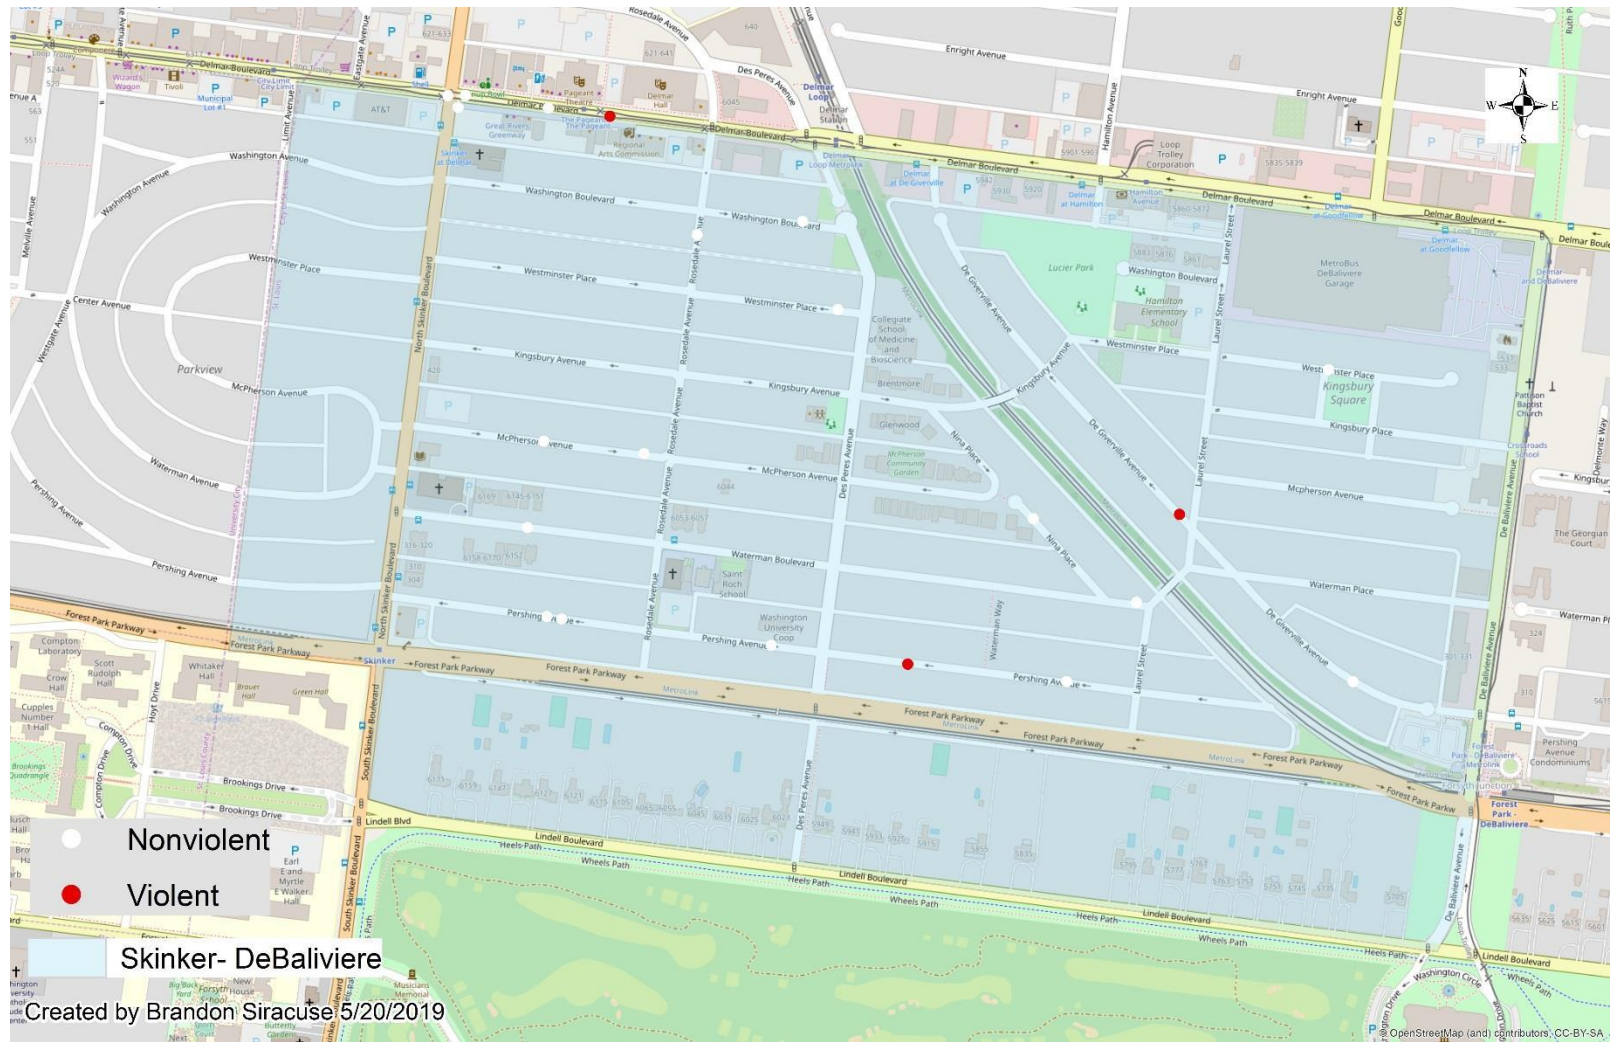

District 5 Density Map: April 2019

*Kingsway East and The Greater Ville neighborhoods are split between District 5 and District 6.

Neighborhood	2010 Population	April Crime Count	Crime Rate per 1000 People
38. Central West End	14471	101	6.98
46. Skinker-DeBaliviere	4077	21	5.15
47. Debaliviere Place	3466	10	2.89
48. West End	6574	48	7.30
49. Visitation Park	960	3	3.13
50. Wells-Goodfellow	5895	70	11.87
51. Academy	2816	18	6.39
52. Kingsway West	3441	21	6.10
53. Fountain Park	1484	14	9.43
54. Lewis Place	1673	15	8.97
55. Kingsway East*	3542	27	7.62
56. The Greater Ville*	6189	9	1.45
57. The Ville	1868	14	7.49
58. Vandeventer	1682	10	5.95
78. Hamilton Heights	3105	26	8.37

District 5 Density Map Explanation

- District 5 Map
 - There are 15 neighborhoods in District 5.
 - The **minimum number of crimes** in one neighborhood was 3 (Visitation Park).
 - The **maximum number of crimes** in one neighborhood was 101 (Central West End).
 - The **mean number of crimes** for the district was 27.13.
- Crime Rate
 - The crime rate was calculated using the population data from the 2010 census data.
 - The **minimum crime rate** was 1.45 crimes per 1,000 people (The Greater Ville).
 - The **maximum crime rate** was 11.87 crimes per 1,000 people (Wells-Goodfellow).
 - The **mean crime rate** for the district was 6.61 crimes per 1,000 people.

Skinker- DeBaliviere

APPENDIX 1

SDB Day/Night Crimes

SDB Violent Crimes

SDB Density Map

SDB: April 2019

Larceny Breakdown

Type of Larceny	
All Other	4
Bicycle	2
From Building	0
From Coin Machine	0
From Motor Vehicle	8
Motor Vehicle Parts	3
Purse Snatching	0
Shoplifting	0
Total	17