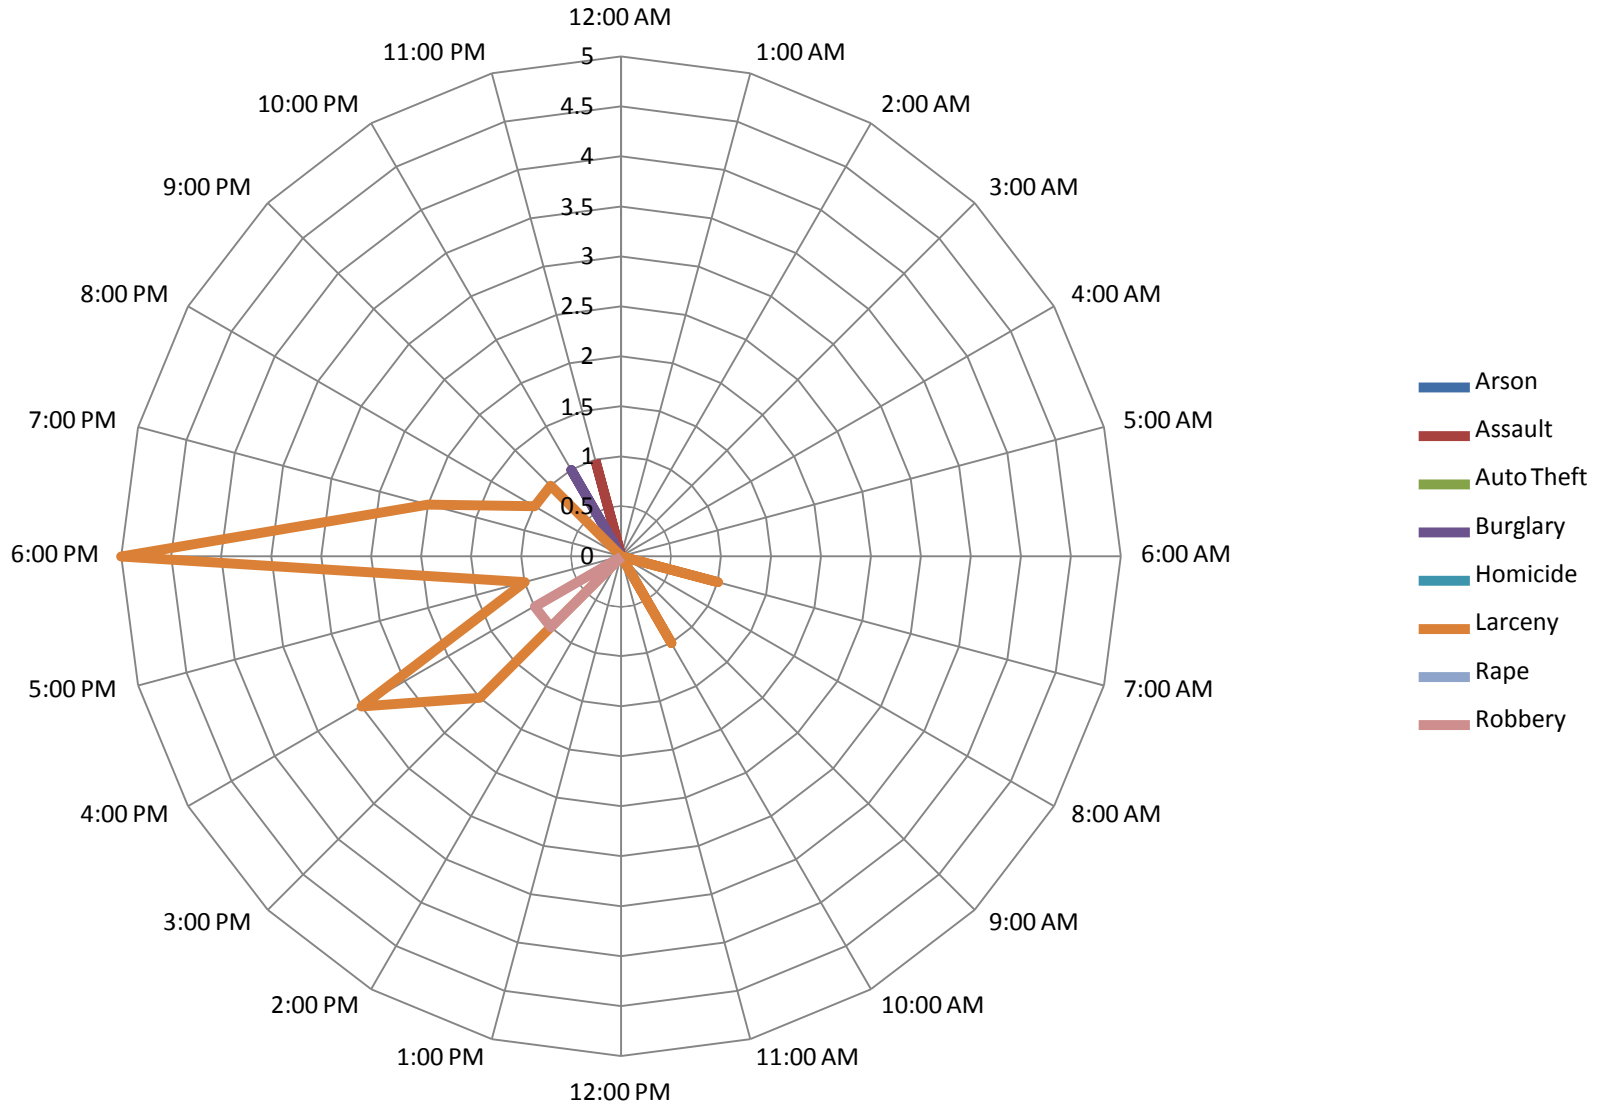

District 5 Density Map Explanation

- District 5 Map
 - There are 15 neighborhoods in District 5.
 - The **minimum number of crimes** in one neighborhood was 3 (Visitation Park).
 - The **maximum number of crimes** in one neighborhood was 101 (Central West End).
 - The **mean number of crimes** for the district was 27.13.
- Crime Rate
 - The crime rate was calculated using the population data from the 2010 census data.
 - The **minimum crime rate** was 1.45 crimes per 1,000 people (The Greater Ville).
 - The **maximum crime rate** was 11.87 crimes per 1,000 people (Wells-Goodfellow).
 - The **mean crime rate** for the district was 6.61 crimes per 1,000 people.

Environment	
Inside	0
Outside	13
Unknown	4
Total	17

Monetary Value	
Under \$500	13
\$500 - \$24,999	4
Over \$25,000	0
Total	17

Time Frame	
12:00am - 3:00am	0
4:00am - 7:00am	1
8:00am - 11:00am	1
12:00pm - 3:00pm	2
4:00pm - 7:00pm	11
8:00pm - 11:00pm	2
Total	17

Day	
Sunday	1
Monday	5
Tuesday	1
Wednesday	3
Thursday	1
Friday	5
Saturday	1
Total	17

Day/Night	
Day	16
Night	1
Total	17

SDB Inside/Outside Larcenies

SDB Crime by Day - April 2019

SDB Crime by Day and Time Frame - April 2019

SDB Crime by Category and Time of Day - April 2019

SDB Crime by Category and Day - April 2019