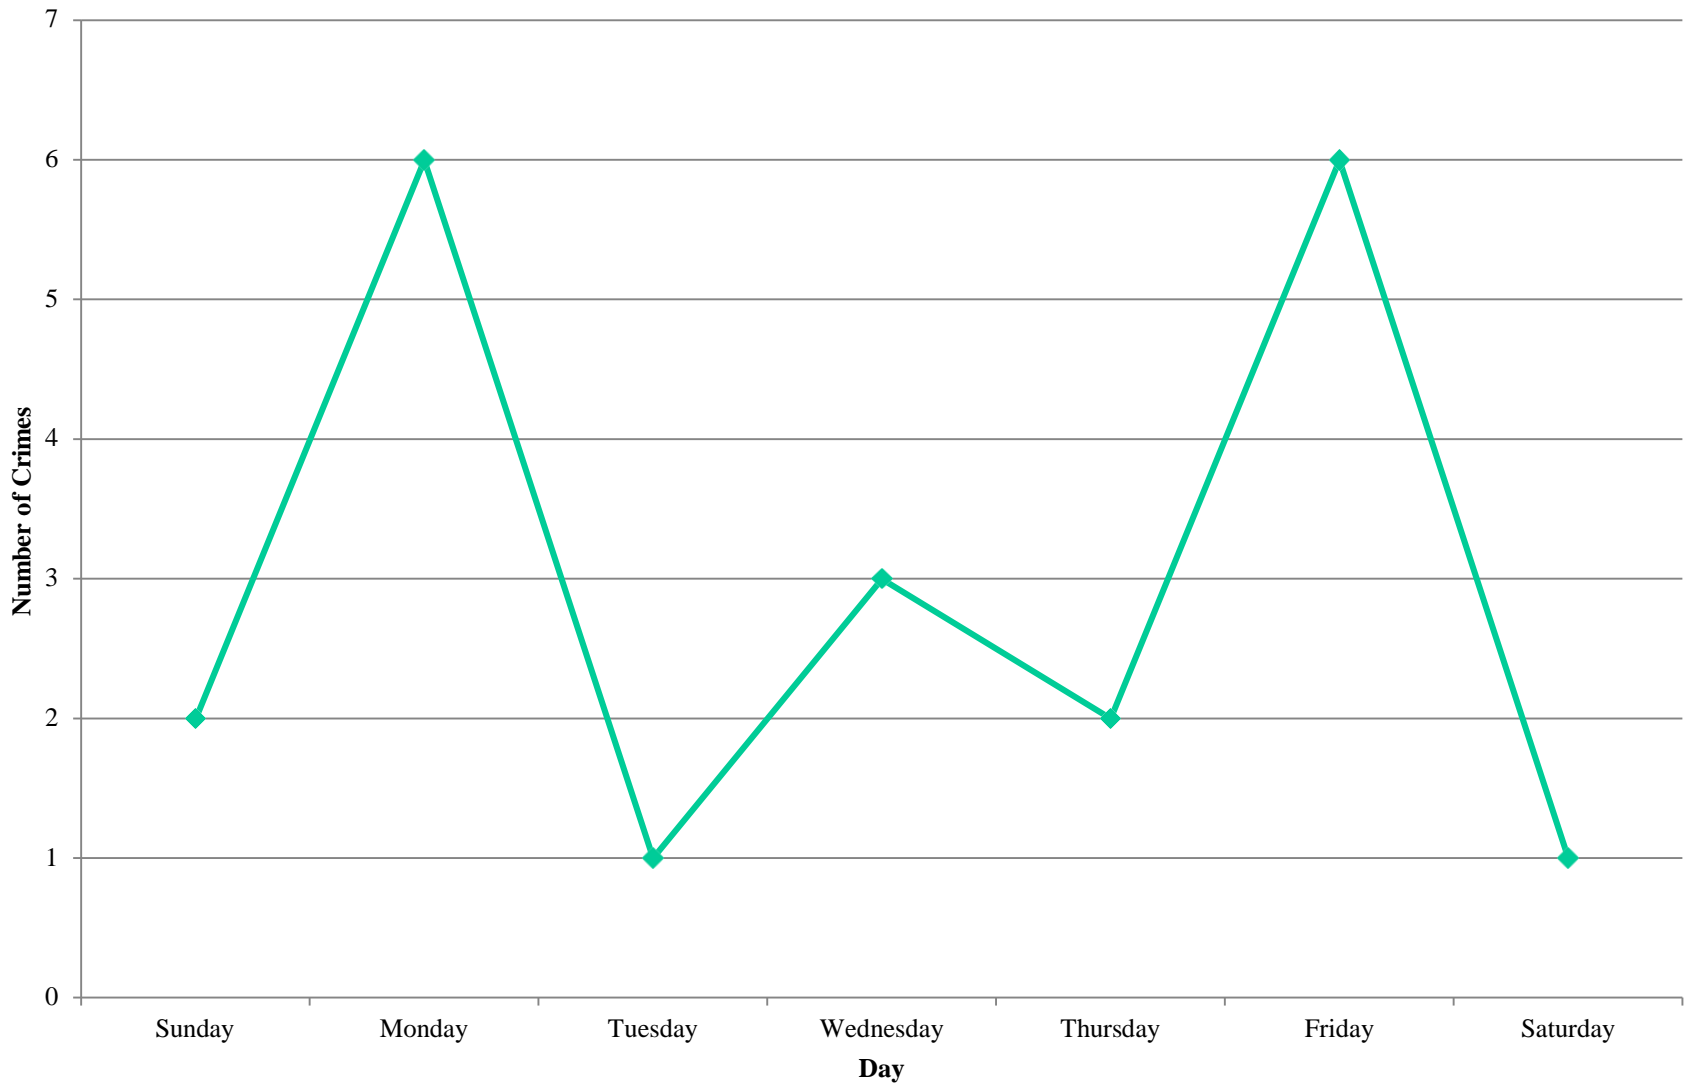

Skinker-DeBaliviere

SAFETY AND SECURITY REPORT: APRIL 2019

Summary Notes: SDB April 2019

- 21 Total Crimes
 - **90.91% increase** compared to April 2018 (11 crimes)
 - **Decreased:** auto theft
 - **Increased:** assault, burglary, larceny
 - **No change:** arson, homicide, rape, robbery
 - **3 crimes against persons** (1 assault, 2 robberies)
 - **50.00% increase** compared to April 2018 (2 crimes)
 - Crime occurred most frequently on Mondays and Fridays.
- 77 total crimes so far in 2019
 - **42.59% increase** compared to this point in 2018 (54 crimes)
 - **Decreased:** auto theft, robbery
 - **Increased:** assault, burglary, larceny
 - **No change:** arson, homicide, rape
 - **13 crimes against persons** so far in 2019
 - **8.33% increase** compared to this point in 2018 (12 crimes)

Environment	
Inside	0
Outside	13
Unknown	4
Total	17

Monetary Value	
Under \$500	13
\$500 - \$24,999	4
Over \$25,000	0
Total	17

Time Frame	
12:00am - 3:00am	0
4:00am - 7:00am	1
8:00am - 11:00am	1
12:00pm - 3:00pm	2
4:00pm - 7:00pm	11
8:00pm - 11:00pm	2
Total	17

Day	
Sunday	1
Monday	5
Tuesday	1
Wednesday	3
Thursday	1
Friday	5
Saturday	1
Total	17

Day/Night	
Day	16
Night	1
Total	17

SDB Inside/Outside Larcenies

SDB Crime by Day - April 2019

SDB Crime by Day and Time Frame - April 2019