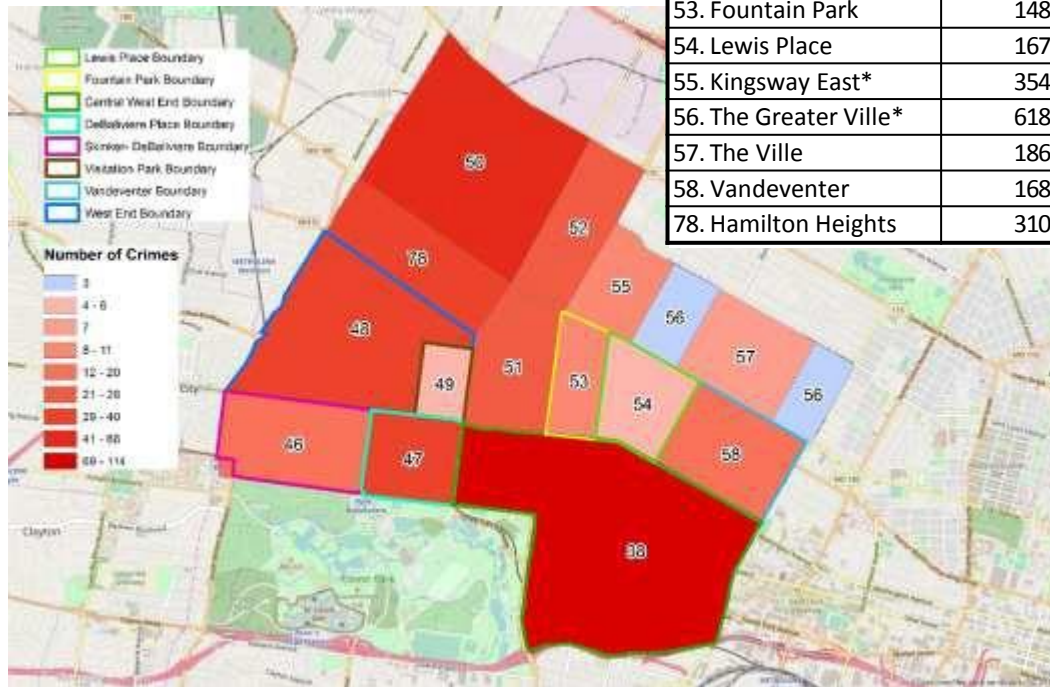

Skinker-DeBaliviere: January 2018

Appendix 1 Links

- [SBD Day/Night Crimes](#)
- [SDB Violent Crimes](#)
- [SDB Density Map](#)
- [SDB Larceny Breakdown](#)
- [SDB Inside/Outside Larcenies](#)
- [SDB Crime by Day](#)
- [SDB Crime by Day and Time](#)
- [SDB Crime and CFS by Time](#)
- [SDB Crime by Category and Time](#)
- [SDB Crime by Category and Day](#)

District 5 Density Map

Neighborhood	2010 Population	January Crime Count	Crime Rate per 1000 People
38. Central West End	14471	114	7.88
46. Skinker-DeBaliviere	4077	19	4.66
47. Debaliviere Place	3466	31	8.94
48. West End	6574	40	6.08
49. Visitation Park	960	5	5.21
50. Wells-Goodfellow	5895	68	11.54
51. Academy	2816	28	9.94
52. Kingsway West	3441	24	6.97
53. Fountain Park	1484	11	7.41
54. Lewis Place	1673	6	3.59
55. Kingsway East*	3542	10	2.82
56. The Greater Ville*	6189	3	0.48
57. The Ville	1868	7	3.75
58. Vandeventer	1682	20	11.89
78. Hamilton Heights	3105	36	11.59

*Kingsway East and The Greater Ville neighborhoods are split between District 5 and District 6.

District 5 Density Map Explanation

- District 5 Map
 - There are 15 neighborhoods in District 5.
 - The **minimum number of crimes** in one neighborhood was_3 (The Greater Ville).
 - The **maximum number of crimes** in one neighborhood was_114 (Central West End).
 - The **mean number of crimes** for the district was_28.13.
- Crime Rate
 - The crime rate was calculated using the population data from the 2010 census data.
 - The **minimum crime rate** was_0.48 crimes per 1,000 people (The Greater Ville).
 - The **maximum crime rate** was_11.89 crimes per 1,000 people (Vandeventer).
 - The **mean crime rate** for the district was_6.85 crimes per 1,000 people.