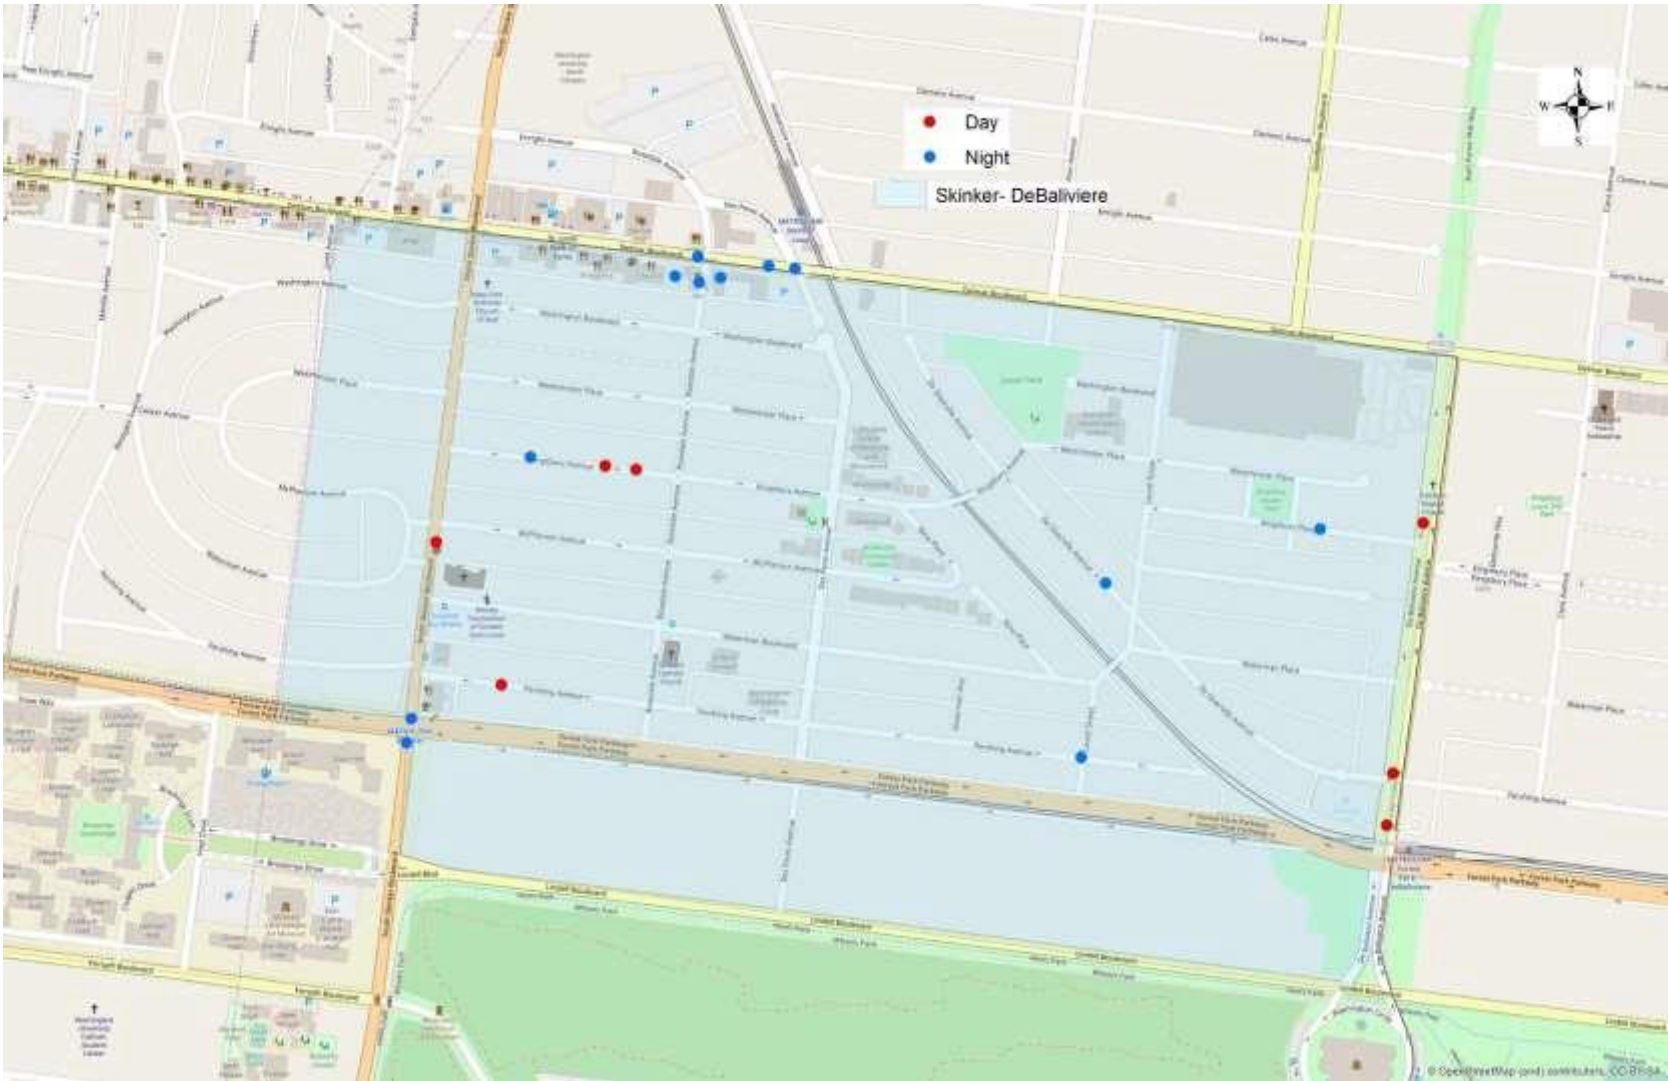

District 5 Density Map

Neighborhood	2010 Population	January Crime Count	Crime Rate per 1000 People
38. Central West End	14471	114	7.88
46. Skinker-DeBaliviere	4077	19	4.66
47. Debaliviere Place	3466	31	8.94
48. West End	6574	40	6.08
49. Visitation Park	960	5	5.21
50. Wells-Goodfellow	5895	68	11.54
51. Academy	2816	28	9.94
52. Kingsway West	3441	24	6.97
53. Fountain Park	1484	11	7.41
54. Lewis Place	1673	6	3.59
55. Kingsway East*	3542	10	2.82
56. The Greater Ville*	6189	3	0.48
57. The Ville	1868	7	3.75
58. Vandeventer	1682	20	11.89
78. Hamilton Heights	3105	36	11.59

*Kingsway East and The Greater Ville neighborhoods are split between District 5 and District 6.

District 5 Density Map Explanation

- District 5 Map
 - There are 15 neighborhoods in District 5.
 - The **minimum number of crimes** in one neighborhood was_3 (The Greater Ville).
 - The **maximum number of crimes** in one neighborhood was_114 (Central West End).
 - The **mean number of crimes** for the district was_28.13.
- Crime Rate
 - The crime rate was calculated using the population data from the 2010 census data.
 - The **minimum crime rate** was_0.48 crimes per 1,000 people (The Greater Ville).
 - The **maximum crime rate** was_11.89 crimes per 1,000 people (Vandeventer).
 - The **mean crime rate** for the district was_6.85 crimes per 1,000 people.

*Numbers in District breakdown include reclassified crimes from previous months.

Skinker- DeBaliviere

APPENDIX 1

SDB Day/Night Crimes

SDB Violent Crimes

SDB Density Map

SDB: January 2018

Larceny Breakdown