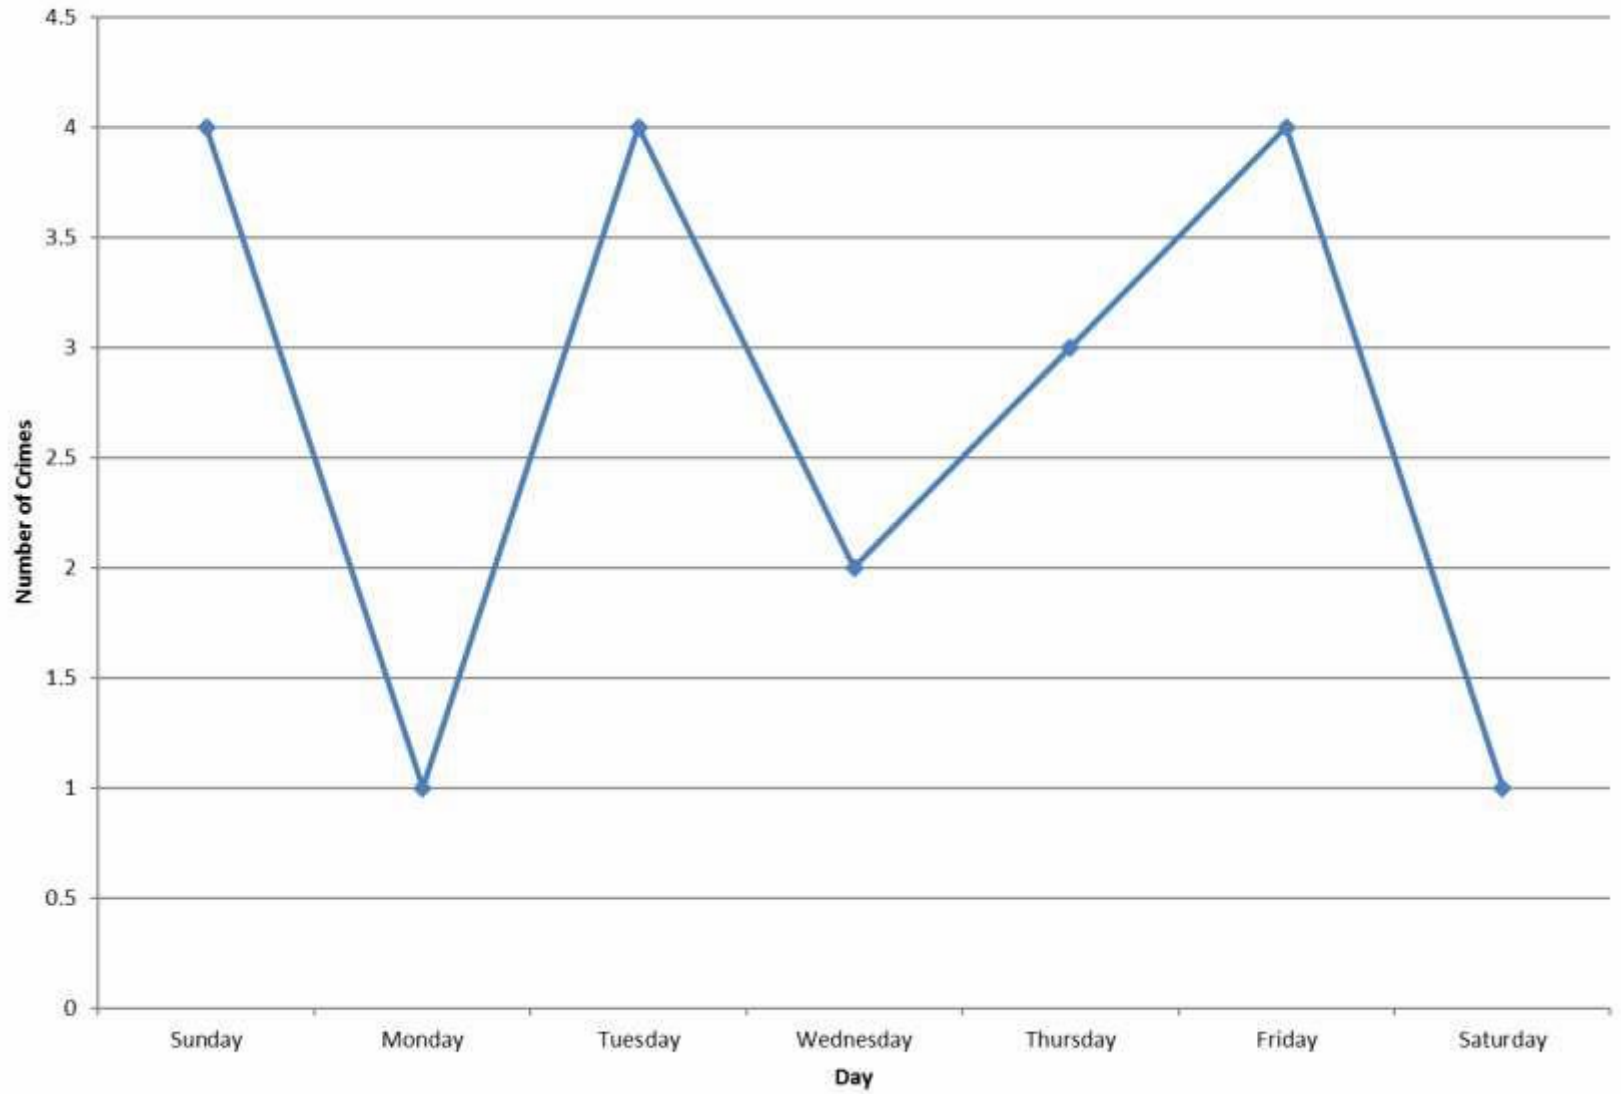

Monetary Value	
Under \$500	8
\$500 - \$24,999	2
Over \$25,000	0
Total	10

Time Frame	
12:00am - 3:00am	0
4:00am - 7:00am	1
8:00am - 11:00am	0
12:00pm - 3:00pm	3
4:00pm - 7:00pm	1
8:00pm - 11:00pm	5
Total	10

Day	
Sunday	0
Monday	0
Tuesday	4
Wednesday	1
Thursday	0
Friday	4
Saturday	1
Total	10

Day/Night	
Day	3
Night	7
Total	10

SDB Inside/Outside Larcenies

SDB Crime by Day - January 2018

SDB Crime by Day and Time Frame - January 2018

SDB Crime by Category and Time of Day - January 2018

SDB Crime by Category and Day - January 2018