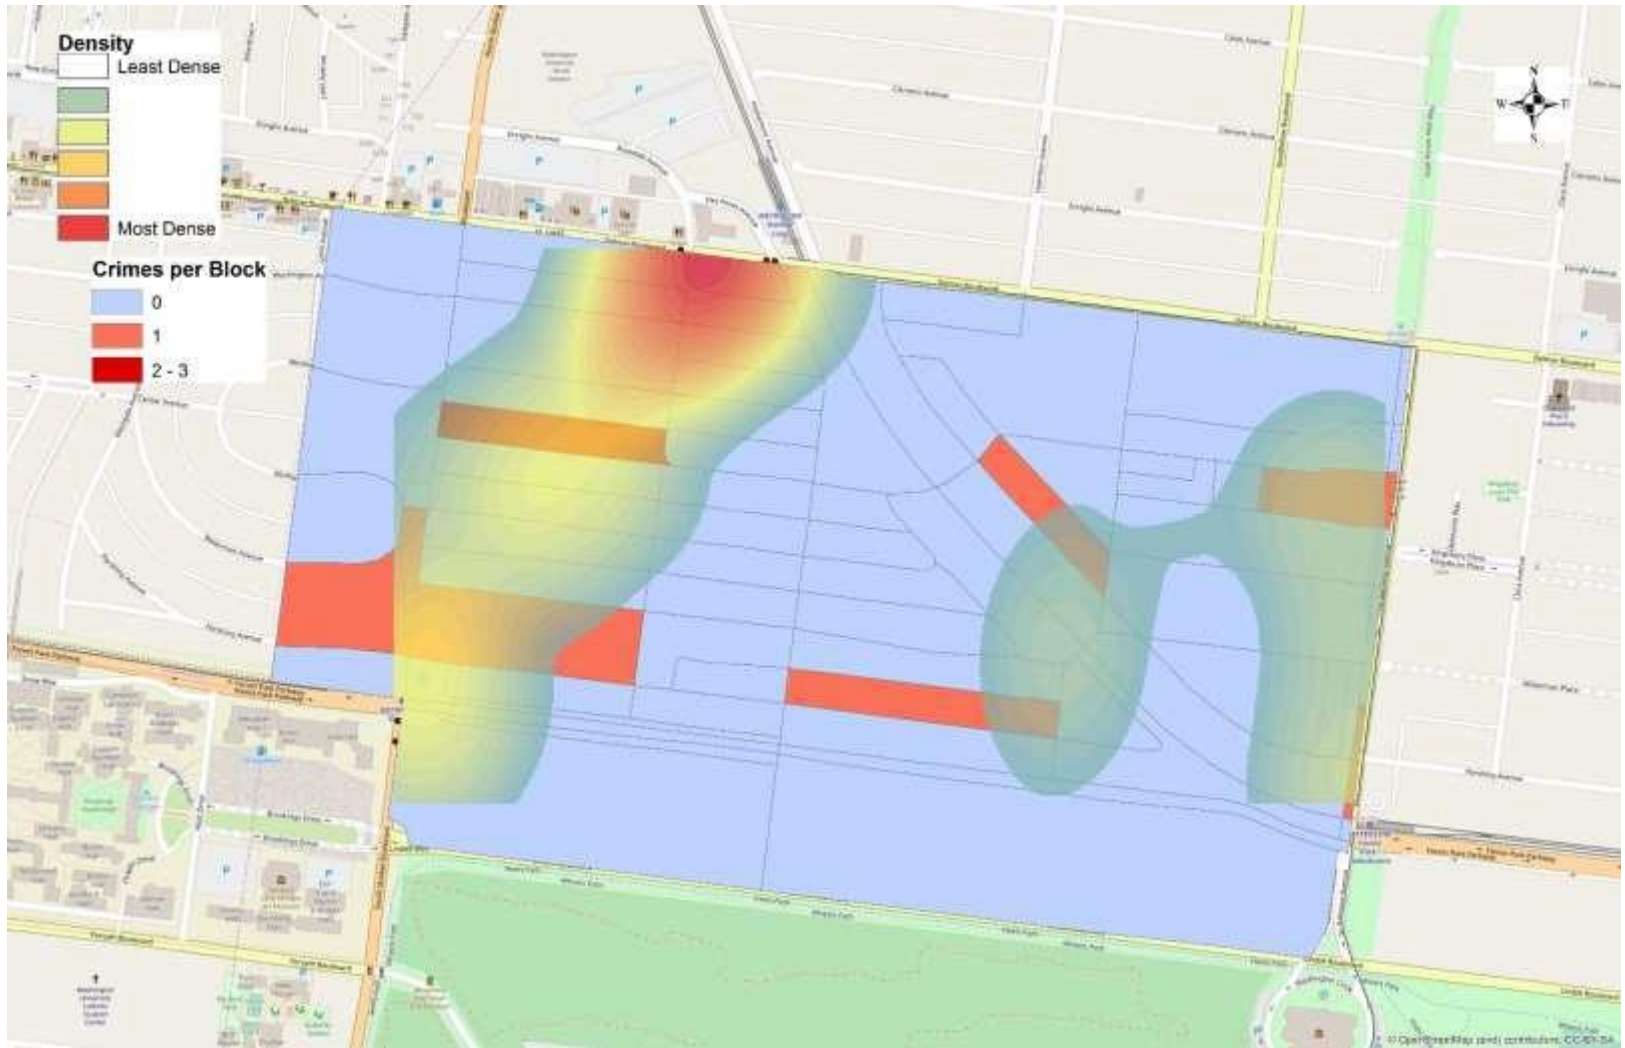

*Kingsway East and The Greater Ville neighborhoods are split between District 5 and District 6.

District 5 Density Map Explanation

- District 5 Map
 - There are 15 neighborhoods in District 5.
 - The **minimum number of crimes** in one neighborhood was_3 (The Greater Ville).
 - The **maximum number of crimes** in one neighborhood was_114 (Central West End).
 - The **mean number of crimes** for the district was_28.13.
- Crime Rate
 - The crime rate was calculated using the population data from the 2010 census data.
 - The **minimum crime rate** was_0.48 crimes per 1,000 people (The Greater Ville).
 - The **maximum crime rate** was_11.89 crimes per 1,000 people (Vandeventer).
 - The **mean crime rate** for the district was_6.85 crimes per 1,000 people.

*Numbers in District breakdown include reclassified crimes from previous months.

Skinker- DeBaliviere

APPENDIX 1

SDB Day/Night Crimes

SDB Violent Crimes

SDB Density Map

SDB: January 2018

Larceny Breakdown