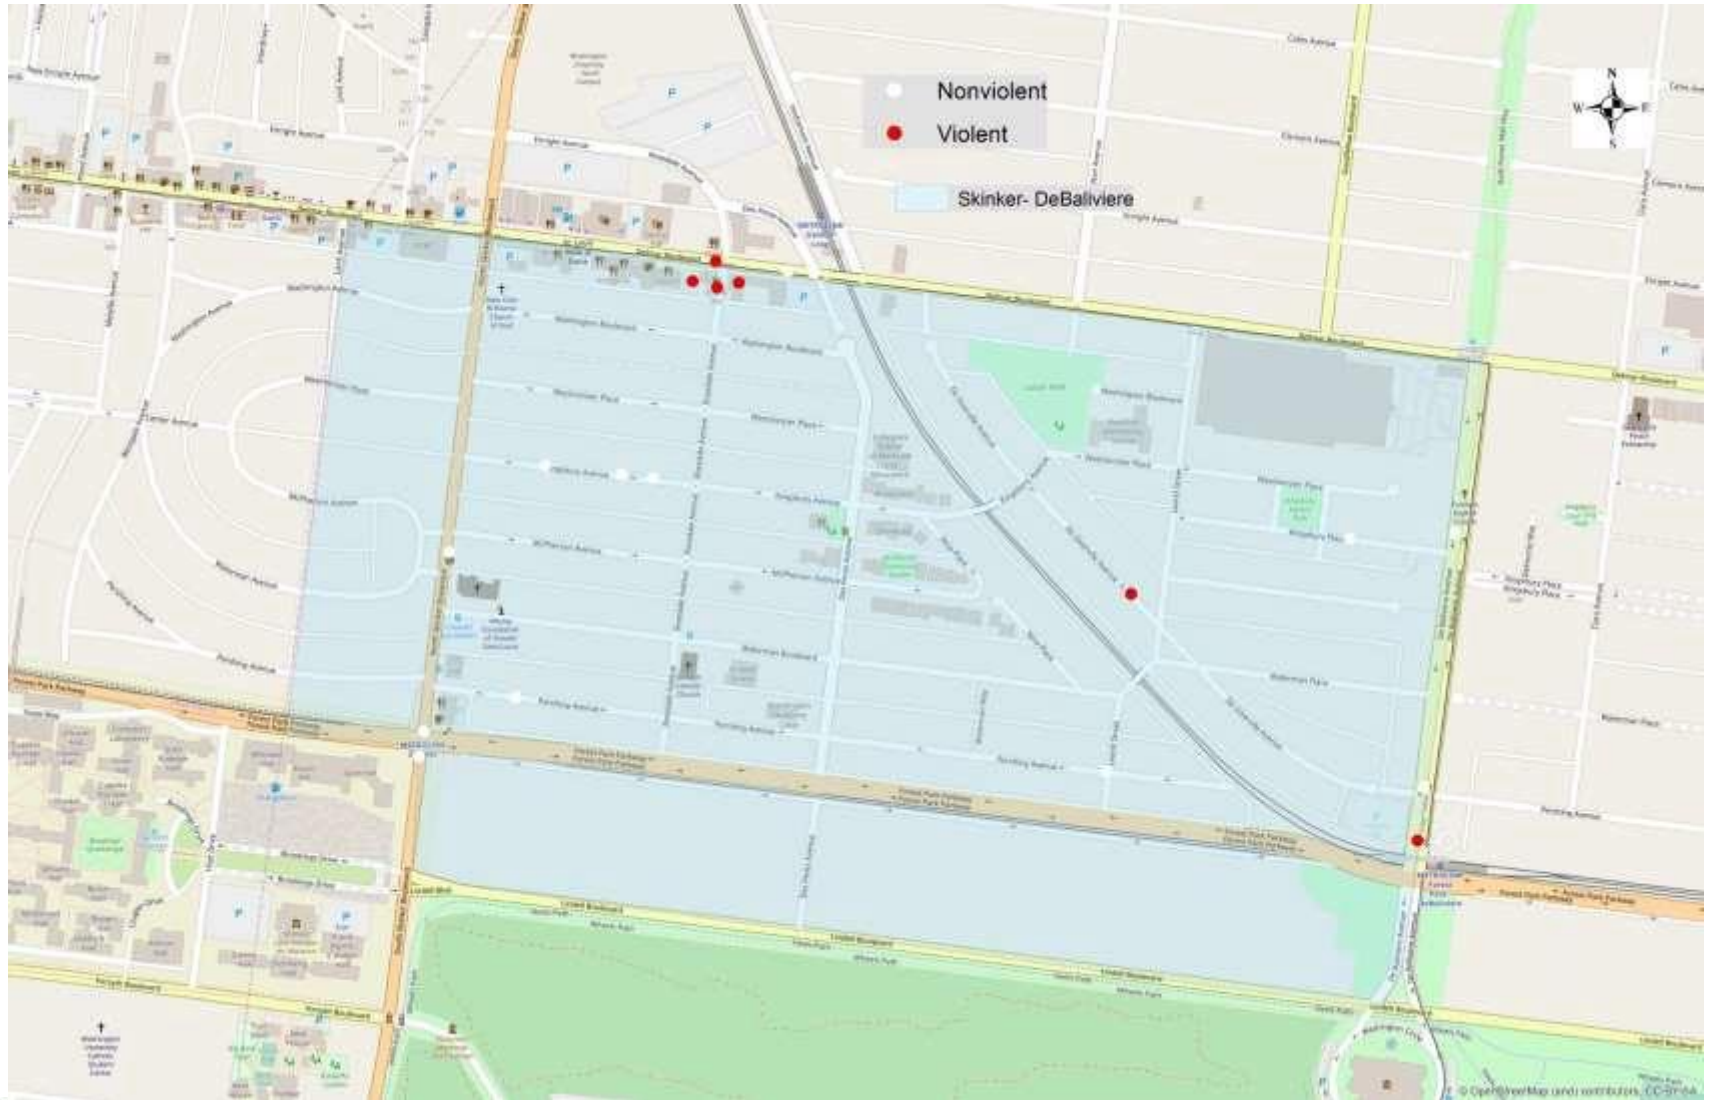

District 5 Density Map

Neighborhood	2010 Population	January Crime Count	Crime Rate per 1000 People
38. Central West End	14471	114	7.88
46. Skinker-DeBaliviere	4077	19	4.66
47. Debaliviere Place	3466	31	8.94
48. West End	6574	40	6.08
49. Visitation Park	960	5	5.21
50. Wells-Goodfellow	5895	68	11.54
51. Academy	2816	28	9.94
52. Kingsway West	3441	24	6.97
53. Fountain Park	1484	11	7.41
54. Lewis Place	1673	6	3.59
55. Kingsway East*	3542	10	2.82
56. The Greater Ville*	6189	3	0.48
57. The Ville	1868	7	3.75
58. Vandeventer	1682	20	11.89
78. Hamilton Heights	3105	36	11.59

*Kingsway East and The Greater Ville neighborhoods are split between District 5 and District 6.

District 5 Density Map Explanation

- District 5 Map
 - There are 15 neighborhoods in District 5.
 - The **minimum number of crimes** in one neighborhood was_3 (The Greater Ville).
 - The **maximum number of crimes** in one neighborhood was_114 (Central West End).
 - The **mean number of crimes** for the district was_28.13.
- Crime Rate
 - The crime rate was calculated using the population data from the 2010 census data.
 - The **minimum crime rate** was_0.48 crimes per 1,000 people (The Greater Ville).
 - The **maximum crime rate** was_11.89 crimes per 1,000 people (Vandeventer).
 - The **mean crime rate** for the district was_6.85 crimes per 1,000 people.

*Numbers in District breakdown include reclassified crimes from previous months.

Skinker- DeBaliviere

APPENDIX 1

SDB Day/Night Crimes

SDB Violent Crimes

SDB Density Map

SDB: January 2018

Larceny Breakdown