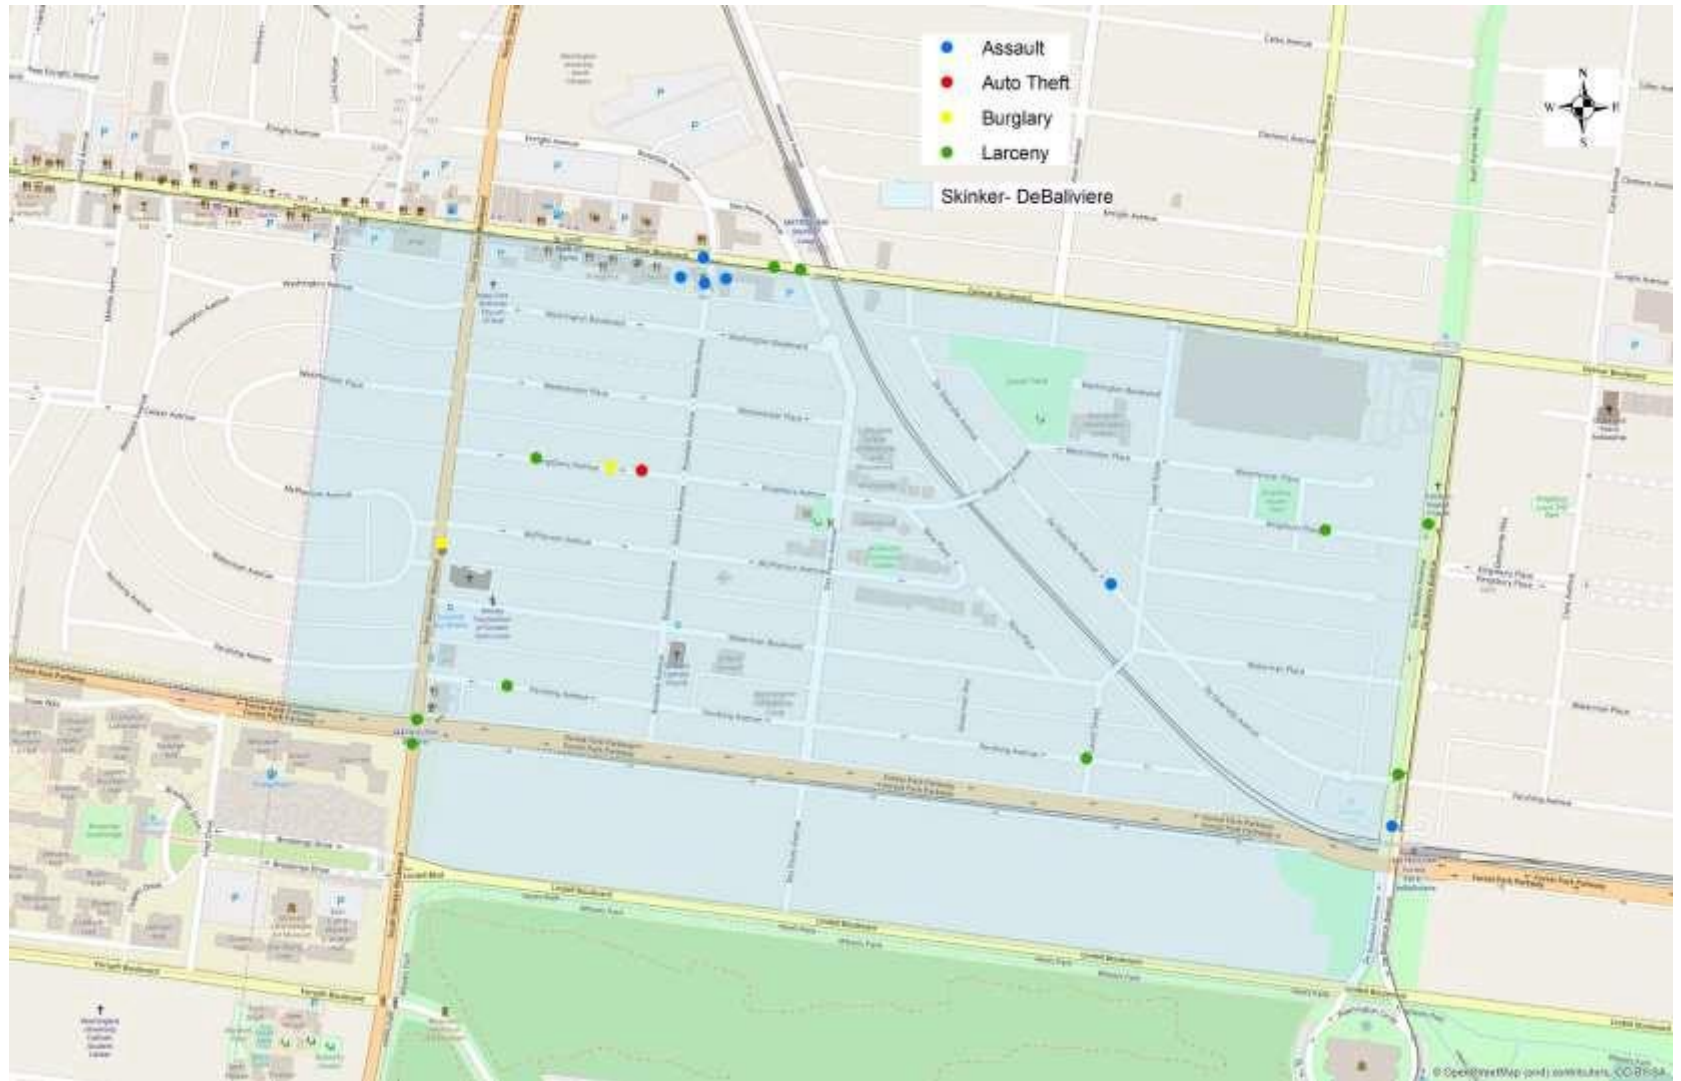

SDB: Comparing 2017 and 2018

2017		Jan	Feb	Mar	Apr	May	Jun	Jul	Aug	Sep	Oct	Nov	Dec	Year End Total	
	Arson	0	0	0	0	0	0	0	0	0	0	0	0	0	0
	Assault	1	5	1	1	3	6	3	1	0	6	0	0	0	27
	Auto Theft	9	1	1	2	1	2	3	4	4	3	2	1	33	
	Burglary	1	3	4	1	3	6	5	4	4	2	3	3	39	
	Homicide	0	0	0	0	0	0	0	0	0	0	0	0	0	
	Larceny	6	18	5	6	18	11	4	11	17	12	13	13	134	
	Rape	0	0	0	0	0	0	0	0	0	0	0	0	0	
	Robbery	0	0	3	4	0	0	3	2	4	11	0	0	27	
Total Crimes	17	27	14	14	25	25	18	22	29	34	17	17	259		

2018		Jan	Feb	Mar	Apr	May	Jun	Jul	Aug	Sep	Oct	Nov	Dec	YTD	M/M Change	YTD Change
	Arson	0												0	-	-
	Assault	6												6	500.00%	500.00%
	Auto Theft	1												1	-88.89%	-88.89%
	Burglary	2												2	100.00%	100.00%
	Homicide	0												0	-	-
	Larceny	10												10	66.67%	66.67%
	Rape	0												0	-	-
	Robbery	0												0	-	-
Total Crimes	19												19	11.76%	11.76%	

Skinker-DeBaliviere: January 2018