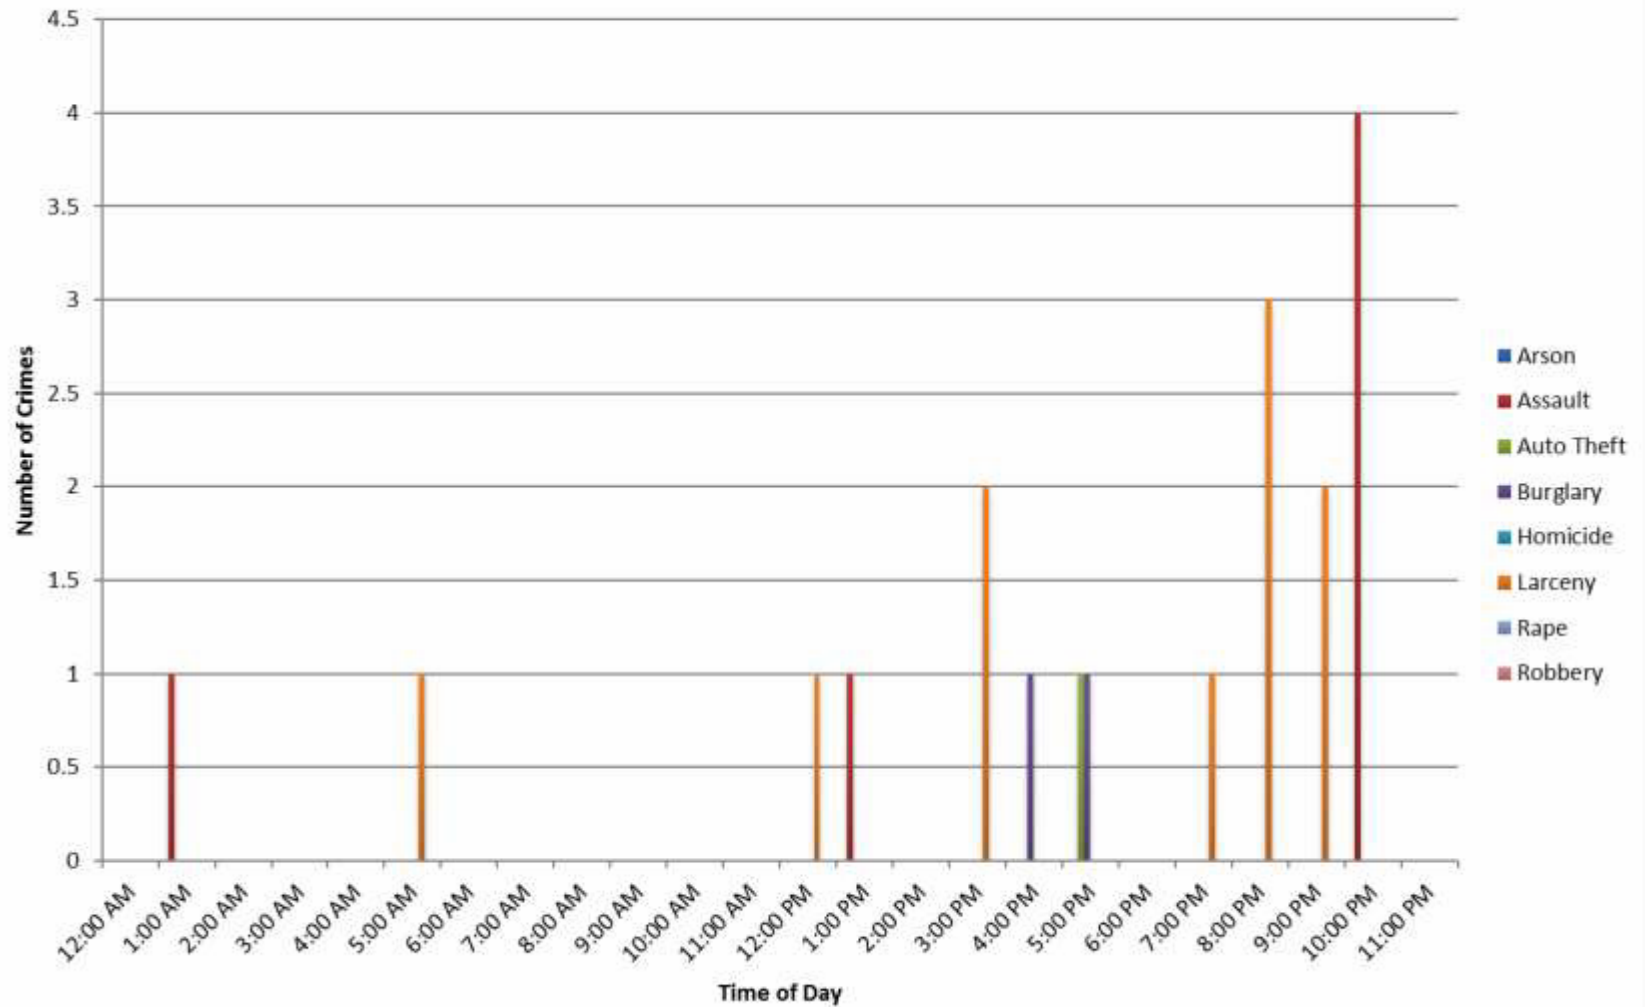

Skinker-DeBaliviere

SAFETY AND SECURITY REPORT: JANUARY 2018

Summary Notes: SDB January 2018

- 19 Total Crimes
 - This is a 11.76% **increase** when compared to January 2017 (17 crimes).
 - There has been a **decrease** in auto theft. There have been **increases** in assault, burglary, and larceny.
 - There were **6 crime against persons** (6 assaults).
 - There was **1 crimes against persons** in January 2017.
 - Crimes occurred most often on Sunday, Tuesday, and Friday.
- There have been 19 crimes so far in 2018.
 - This is a 11.76% **increase** compared to this point in 2017 (17).
 - There has been a **decrease** in auto theft. There have been **increases** in assault, burglary, and larceny.
 - There have been **6 crime against persons** thus far in 2018, compared to **1 crimes against persons** in 2017, which is a **500% increase**.

Day	
Sunday	0
Monday	0
Tuesday	4
Wednesday	1
Thursday	0
Friday	4
Saturday	1
Total	10

Day/Night	
Day	3
Night	7
Total	10

SDB Inside/Outside Larcenies

SDB Crime by Day - January 2018

SDB Crime by Day and Time Frame - January 2018

SDB Crime by Category and Time of Day - January 2018

SDB Crime by Category and Day - January 2018