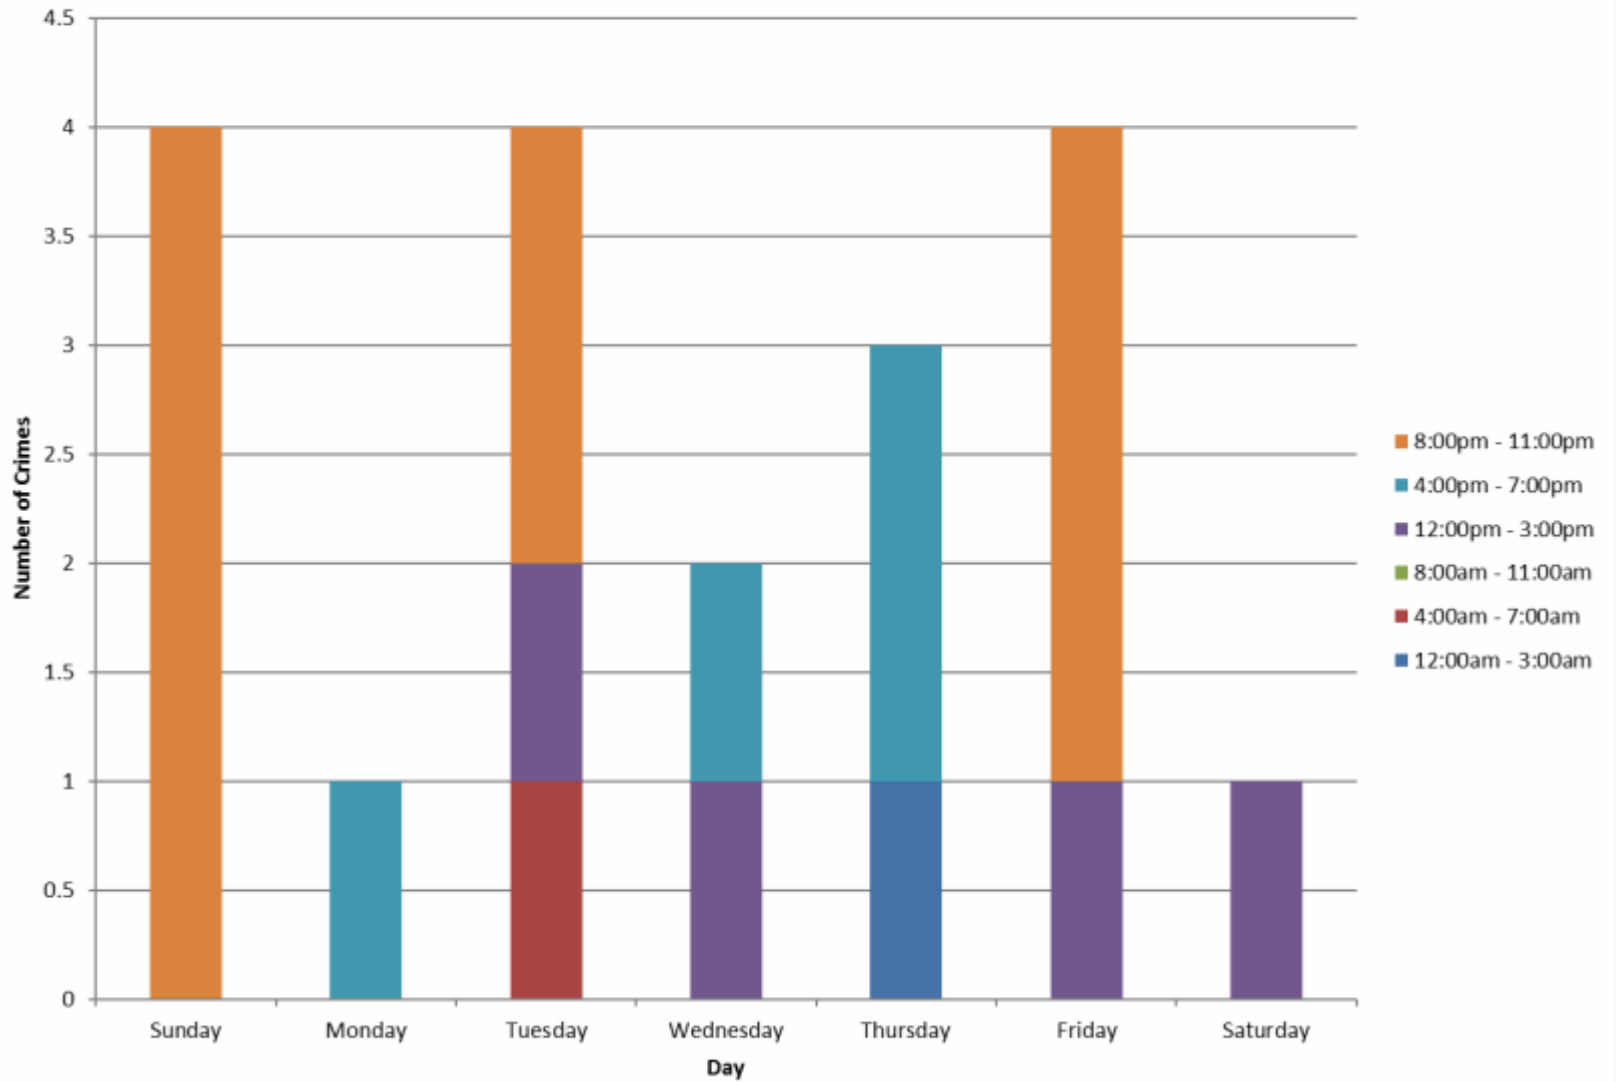

Skinker-DeBaliviere

SAFETY AND SECURITY REPORT: JANUARY 2018

Summary Notes: SDB January 2018

- 19 Total Crimes
 - This is a 11.76% **increase** when compared to January 2017 (17 crimes).
 - There has been a **decrease** in auto theft. There have been **increases** in assault, burglary, and larceny.
 - There were **6 crime against persons** (6 assaults).
 - There was **1 crimes against persons** in January 2017.
 - Crimes occurred most often on Sunday, Tuesday, and Friday.
- There have been 19 crimes so far in 2018.
 - This is a 11.76% **increase** compared to this point in 2017 (17).
 - There has been a **decrease** in auto theft. There have been **increases** in assault, burglary, and larceny.
 - There have been **6 crime against persons** thus far in 2018, compared to **1 crimes against persons** in 2017, which is a **500% increase**.

Monetary Value	
Under \$500	8
\$500 - \$24,999	2
Over \$25,000	0
Total	10

Time Frame	
12:00am - 3:00am	0
4:00am - 7:00am	1
8:00am - 11:00am	0
12:00pm - 3:00pm	3
4:00pm - 7:00pm	1
8:00pm - 11:00pm	5
Total	10

Day	
Sunday	0
Monday	0
Tuesday	4
Wednesday	1
Thursday	0
Friday	4
Saturday	1
Total	10

Day/Night	
Day	3
Night	7
Total	10

SDB Inside/Outside Larcenies

SDB Crime by Day - January 2018

SDB Crime by Day and Time Frame - January 2018

SDB Crime by Category and Time of Day - January 2018

SDB Crime by Category and Day - January 2018