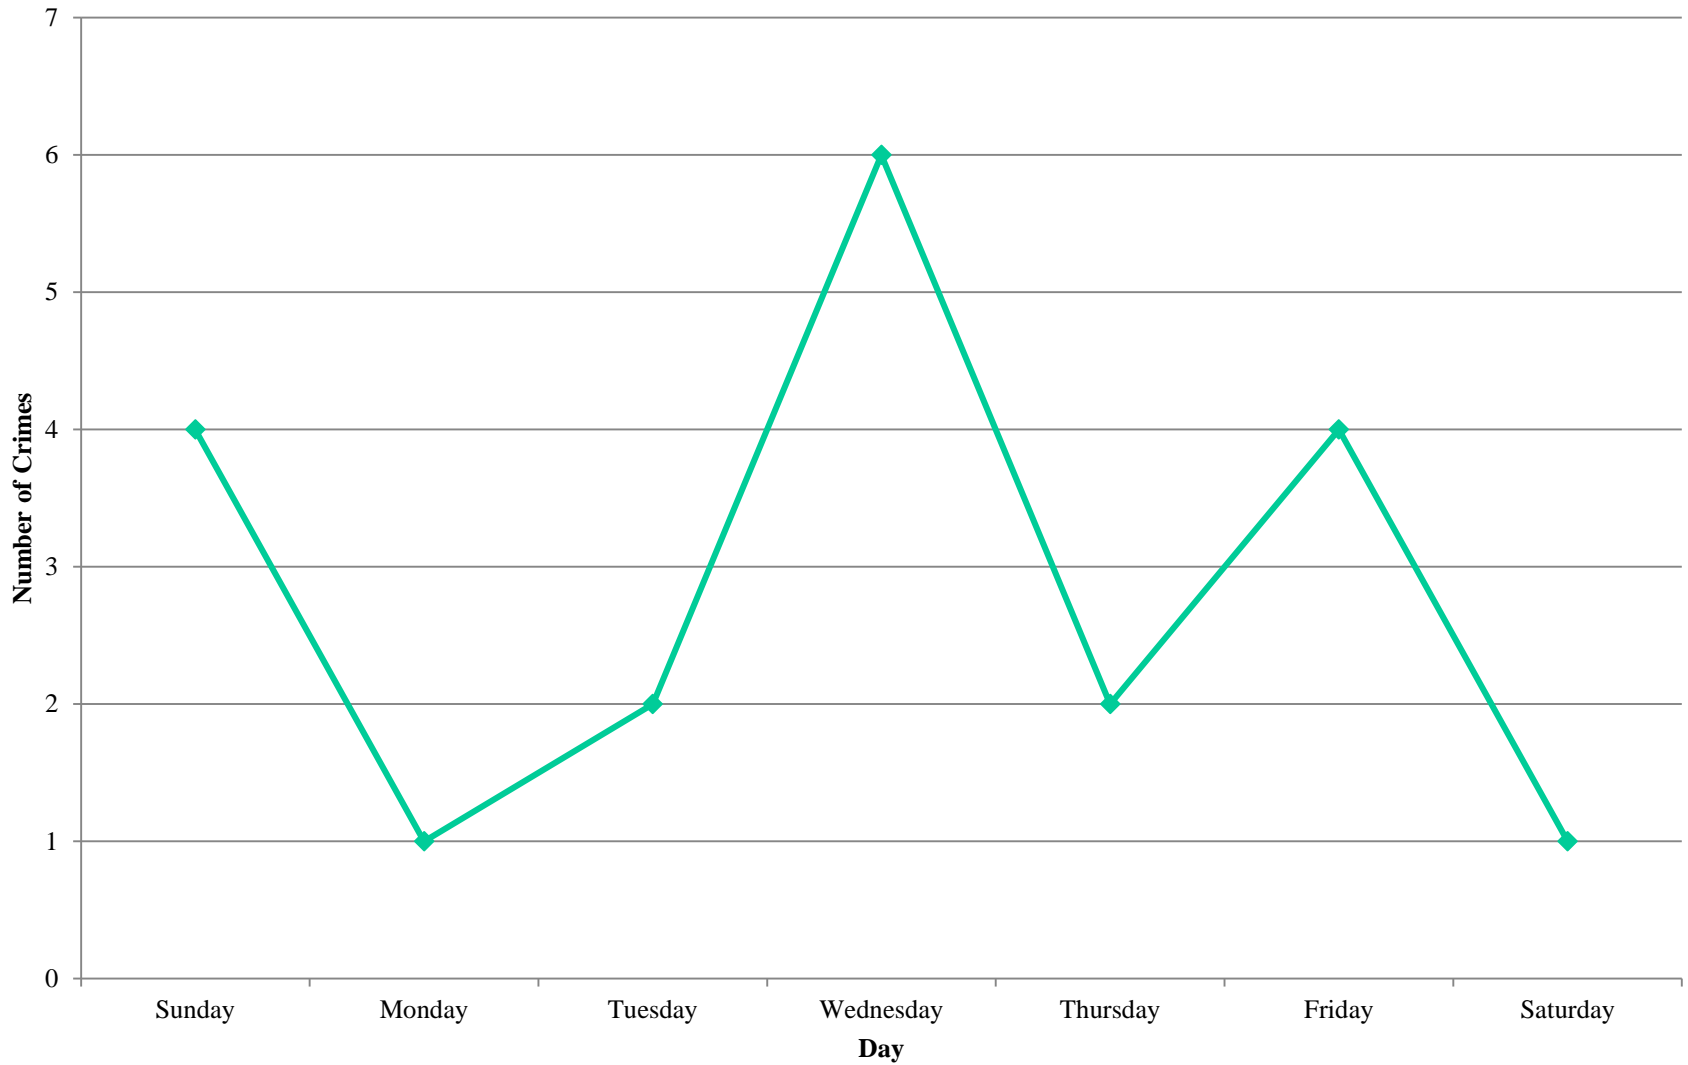

Skinker-DeBaliviere, DeBaliviere Place, West End, Visitation Park

SAFETY AND SECURITY REPORT: NOVEMBER 2018

Summary Notes: SDB November 2018

- 20 Total Crimes
 - **17.65% increase** compared to November 2017 (17 crimes)
 - **Decreased:** auto theft, burglary
 - **Increased:** assault, larceny, robbery
 - **No change:** arson, homicide, rape
 - **3 crimes against persons** (3 assaults)
 - **Increase** compared to November 2017 (0 crimes)
 - Crime occurred most frequently on Wednesdays.
- 203 total crimes so far in 2018
 - **16.12% decrease** compared to this point in 2017 (242 crimes)
 - **Decreased:** auto theft, burglary, larceny, robbery
 - **Increased:** assault
 - **No change:** arson, homicide, rape
 - **46 crimes against persons** so far in 2018
 - **14.81% decrease** compared to this point in 2017 (54 crimes)

Environment	
Inside	3
Outside	11
Unknown	1
Total	15

Monetary Value	
Under \$500	9
\$500 - \$24,999	6
Over \$25,000	0
Total	15

Time Frame	
12:00am - 3:00am	1
4:00am - 7:00am	0
8:00am - 11:00am	0
12:00pm - 3:00pm	4
4:00pm - 7:00pm	8
8:00pm - 11:00pm	2
Total	15

Day	
Sunday	2
Monday	1
Tuesday	2
Wednesday	5
Thursday	1
Friday	3
Saturday	1
Total	15

Day/Night	
Day	6
Night	9
Total	15

SDB Inside/Outside Larcenies

SDB Crime by Day - November 2018

SDB Crime by Day and Time Frame - November 2018