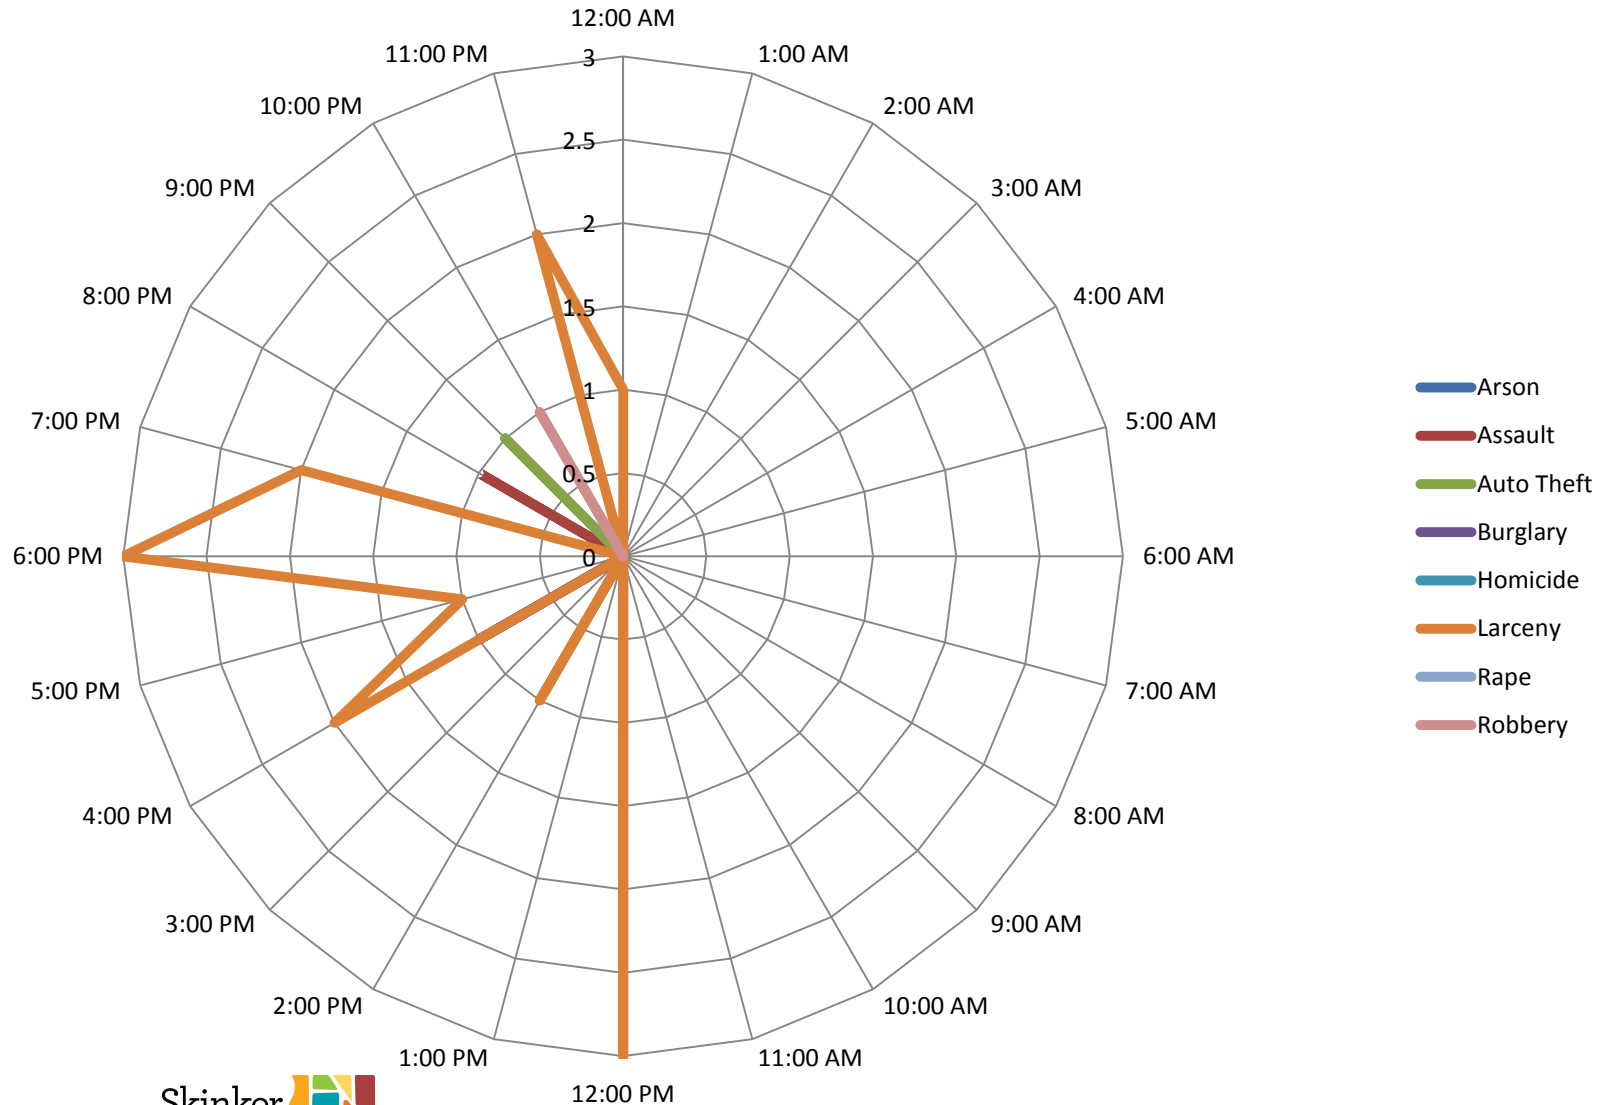

Skinker-DeBaliviere, DeBaliviere Place, West End, Visitation Park

SAFETY AND SECURITY REPORT: NOVEMBER 2018

Summary Notes: SDB November 2018

- 20 Total Crimes
 - **17.65% increase** compared to November 2017 (17 crimes)
 - **Decreased:** auto theft, burglary
 - **Increased:** assault, larceny, robbery
 - **No change:** arson, homicide, rape
 - **3 crimes against persons** (3 assaults)
 - **Increase** compared to November 2017 (0 crimes)
 - Crime occurred most frequently on Wednesdays.
- 203 total crimes so far in 2018
 - **16.12% decrease** compared to this point in 2017 (242 crimes)
 - **Decreased:** auto theft, burglary, larceny, robbery
 - **Increased:** assault
 - **No change:** arson, homicide, rape
 - **46 crimes against persons** so far in 2018
 - **14.81% decrease** compared to this point in 2017 (54 crimes)

District 5 Density Map Explanation

- District 5 Map
 - There are 15 neighborhoods in District 5.
 - The **minimum number of crimes** in one neighborhood was 5 (Visitation Park).
 - The **maximum number of crimes** in one neighborhood was 119 (Central West End).
 - The **mean number of crimes** for the district was 24.20.
- Crime Rate
 - The crime rate was calculated using the population data from the 2010 census data.
 - The **minimum crime rate** was 2.10 crimes per 1,000 people (The Greater Ville).
 - The **maximum crime rate** was 10.31 crimes per 1,000 people (Hamilton Heights).
 - The **mean crime rate** for the district was 6.32 crimes per 1,000 people.

Day	
Sunday	2
Monday	1
Tuesday	2
Wednesday	5
Thursday	1
Friday	3
Saturday	1
Total	15

Day/Night	
Day	6
Night	9
Total	15

SDB Inside/Outside Larcenies

SDB Crime by Day - November 2018

SDB Crime by Day and Time Frame - November 2018

SDB Crime by Category and Time of Day - November 2018

SDB Crime by Category and Day - November 2018