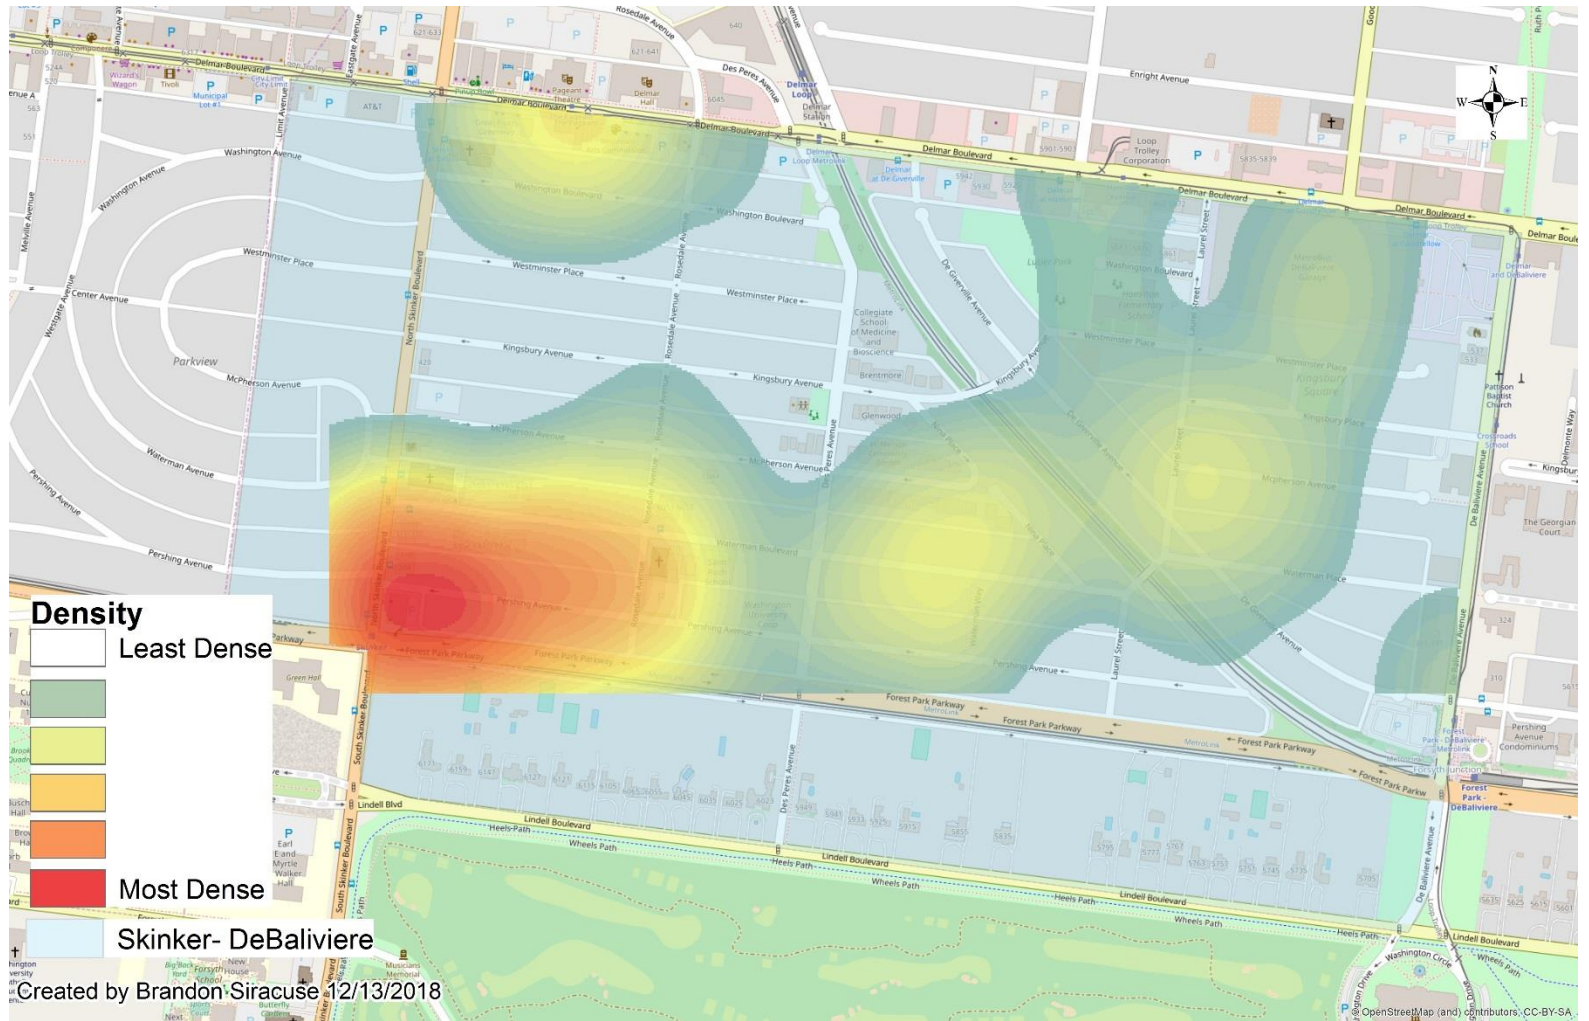

District 5 Density Map Explanation

- District 5 Map
 - There are 15 neighborhoods in District 5.
 - The **minimum number of crimes** in one neighborhood was 5 (Visitation Park).
 - The **maximum number of crimes** in one neighborhood was 119 (Central West End).
 - The **mean number of crimes** for the district was 24.20.
- Crime Rate
 - The crime rate was calculated using the population data from the 2010 census data.
 - The **minimum crime rate** was 2.10 crimes per 1,000 people (The Greater Ville).
 - The **maximum crime rate** was 10.31 crimes per 1,000 people (Hamilton Heights).
 - The **mean crime rate** for the district was 6.32 crimes per 1,000 people.

Skinker- DeBaliviere

APPENDIX 1

SDB Day/Night Crimes

SDB Violent Crimes

SDB Density Map

SDB: November 2018

Larceny Breakdown

Type of Larceny	
All Other	1
Bicycle	0
From Building	3
From Coin Machine	0
From Motor Vehicle	11
Motor Vehicle Parts	0
Purse Snatching	0
Shoplifting	0
Total	15

Environment	
Inside	3
Outside	11
Unknown	1
Total	15

Monetary Value	
Under \$500	9
\$500 - \$24,999	6
Over \$25,000	0
Total	15

Time Frame	
12:00am - 3:00am	1
4:00am - 7:00am	0
8:00am - 11:00am	0
12:00pm - 3:00pm	4
4:00pm - 7:00pm	8
8:00pm - 11:00pm	2
Total	15