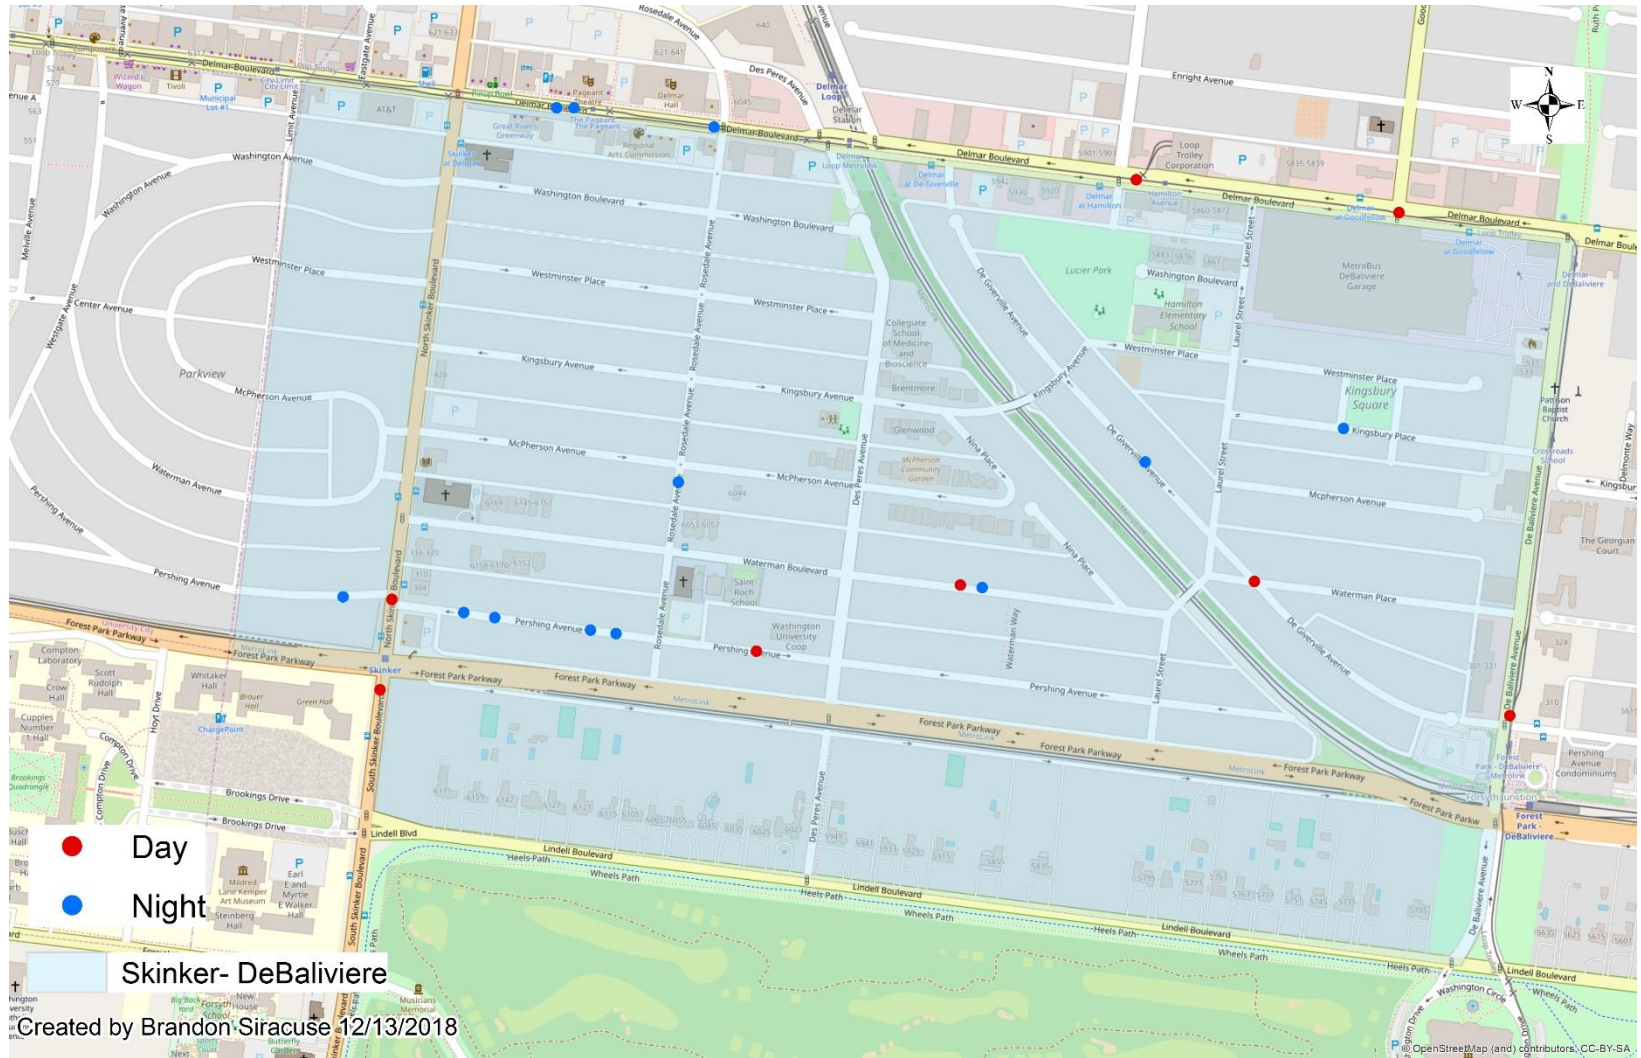

District 5 Density Map: November 2018

*Kingsway East and The Greater Ville neighborhoods are split between District 5 and District 6.

Neighborhood	2010 Population	November Crime Count	Crime Rate per 1000 People
38. Central West End	14471	91	6.29
46. Skinker-DeBaliviere	4077	20	4.91
47. Debaliviere Place	3466	19	5.48
48. West End	6574	35	5.32
49. Visitation Park	960	5	5.21
50. Wells-Goodfellow	5895	39	6.62
51. Academy	2816	22	7.81
52. Kingsway West	3441	27	7.85
53. Fountain Park	1484	12	8.09
54. Lewis Place	1673	12	7.17
55. Kingsway East*	3542	9	2.54
56. The Greater Ville*	6189	13	2.10
57. The Ville	1868	15	8.03
58. Vandeventer	1682	12	7.13
78. Hamilton Heights	3105	32	10.31

District 5 Density Map Explanation

- District 5 Map
 - There are 15 neighborhoods in District 5.
 - The **minimum number of crimes** in one neighborhood was 5 (Visitation Park).
 - The **maximum number of crimes** in one neighborhood was 119 (Central West End).
 - The **mean number of crimes** for the district was 24.20.
- Crime Rate
 - The crime rate was calculated using the population data from the 2010 census data.
 - The **minimum crime rate** was 2.10 crimes per 1,000 people (The Greater Ville).
 - The **maximum crime rate** was 10.31 crimes per 1,000 people (Hamilton Heights).
 - The **mean crime rate** for the district was 6.32 crimes per 1,000 people.

Skinker- DeBaliviere

APPENDIX 1

SDB Day/Night Crimes

SDB Violent Crimes

SDB Density Map

SDB: November 2018

Larceny Breakdown

Type of Larceny	
All Other	1
Bicycle	0
From Building	3
From Coin Machine	0
From Motor Vehicle	11
Motor Vehicle Parts	0
Purse Snatching	0
Shoplifting	0
Total	15