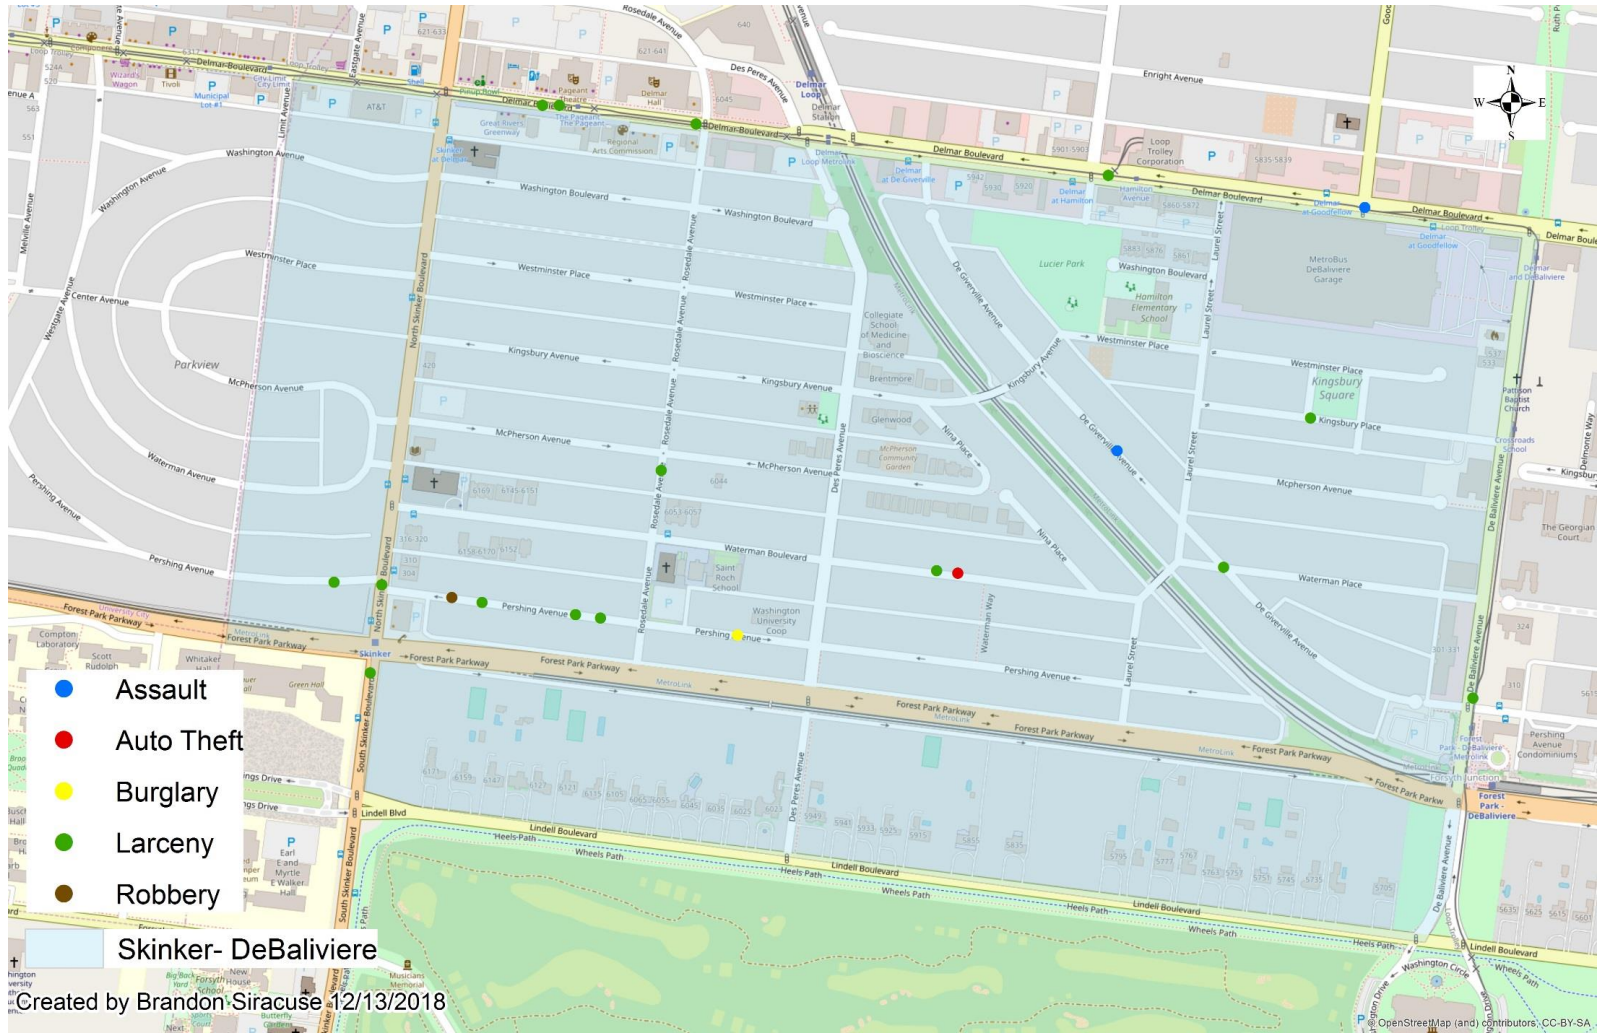

Environment	
Inside	5
Outside	14
Unknown	1
Total	20

Crimes Against	
Persons	3
Property	17
Total	20

Day/Night	
Day	8
Night	12
Total	20

SDB: Comparing 2017 and 2018

2017		Jan	Feb	Mar	Apr	May	Jun	Jul	Aug	Sep	Oct	Nov	Dec	Year End Total	
	Arson	0	0	0	0	0	0	0	0	0	0	0	0	0	0
	Assault	1	5	1	1	3	6	3	1	0	6	0	0	0	27
	Auto Theft	9	1	1	2	1	2	3	4	4	3	2	1	1	33
	Burglary	1	3	4	1	3	6	5	4	4	2	3	3	3	39
	Homicide	0	0	0	0	0	0	0	0	0	0	0	0	0	0
	Larceny	6	18	5	6	18	11	4	11	17	12	13	13	13	134
	Rape	0	0	0	0	0	0	0	0	0	0	0	0	0	0
	Robbery	0	0	3	4	0	0	3	2	4	11	0	0	0	27
Total Crimes	17	27	14	14	25	25	18	22	29	34	17	17	17	259	

Skinker-DeBaliviere Total Crime: November 2018

Appendix 1 Links

- [SBD Day/Night Crimes](#)
- [SDB Violent Crimes](#)
- [SDB Density Map](#)
- [SDB Larceny Breakdown](#)
- [SDB Inside/Outside Larcenies](#)
- [SDB Crime by Day](#)
- [SDB Crime by Day and Time](#)
- [SDB Crime and CFS by Time](#)
- [SDB Crime by Category and Time](#)
- [SDB Crime by Category and Day](#)

District 5 Density Map Explanation

- District 5 Map
 - There are 15 neighborhoods in District 5.
 - The **minimum number of crimes** in one neighborhood was 5 (Visitation Park).
 - The **maximum number of crimes** in one neighborhood was 119 (Central West End).
 - The **mean number of crimes** for the district was 24.20.
- Crime Rate
 - The crime rate was calculated using the population data from the 2010 census data.
 - The **minimum crime rate** was 2.10 crimes per 1,000 people (The Greater Ville).
 - The **maximum crime rate** was 10.31 crimes per 1,000 people (Hamilton Heights).
 - The **mean crime rate** for the district was 6.32 crimes per 1,000 people.