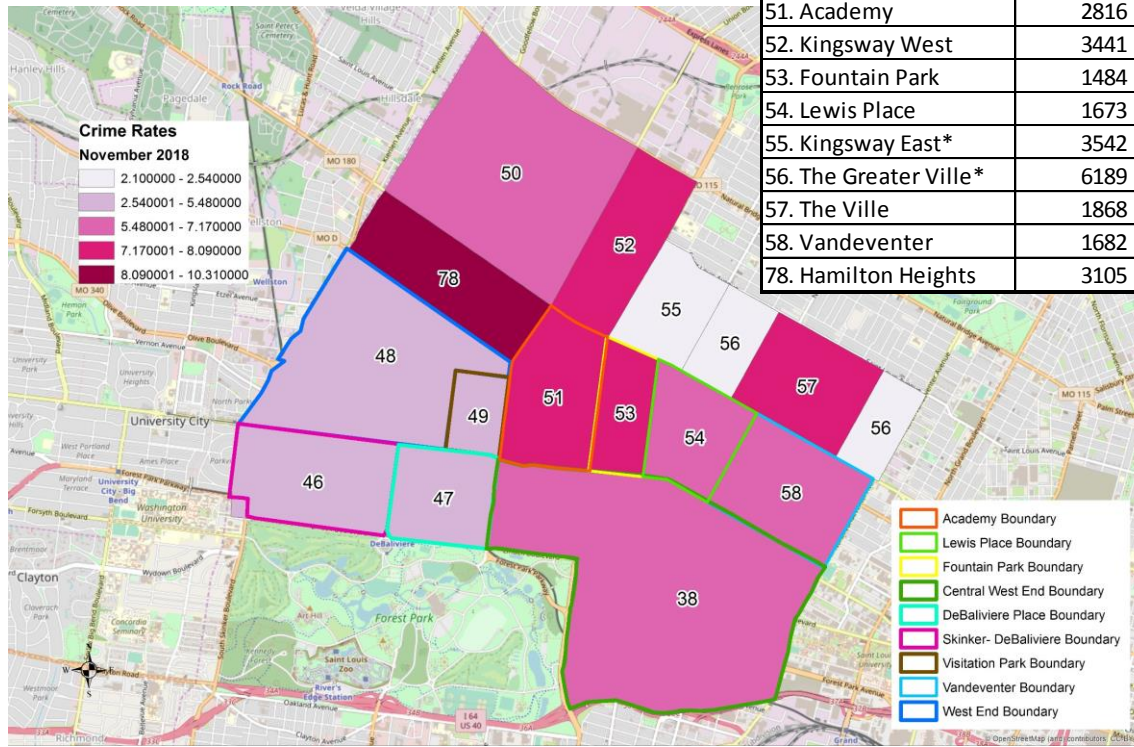

Skinker-DeBaliviere Total Crime: November 2018

Appendix 1 Links

- [SBD Day/Night Crimes](#)
- [SDB Violent Crimes](#)
- [SDB Density Map](#)
- [SDB Larceny Breakdown](#)
- [SDB Inside/Outside Larcenies](#)
- [SDB Crime by Day](#)
- [SDB Crime by Day and Time](#)
- [SDB Crime and CFS by Time](#)
- [SDB Crime by Category and Time](#)
- [SDB Crime by Category and Day](#)

District 5 Density Map: November 2018

*Kingsway East and The Greater Ville neighborhoods are split between District 5 and District 6.

Neighborhood	2010 Population	November Crime Count	Crime Rate per 1000 People
38. Central West End	14471	91	6.29
46. Skinker-DeBaliviere	4077	20	4.91
47. Debaliviere Place	3466	19	5.48
48. West End	6574	35	5.32
49. Visitation Park	960	5	5.21
50. Wells-Goodfellow	5895	39	6.62
51. Academy	2816	22	7.81
52. Kingsway West	3441	27	7.85
53. Fountain Park	1484	12	8.09
54. Lewis Place	1673	12	7.17
55. Kingsway East*	3542	9	2.54
56. The Greater Ville*	6189	13	2.10
57. The Ville	1868	15	8.03
58. Vandeventer	1682	12	7.13
78. Hamilton Heights	3105	32	10.31

District 5 Density Map Explanation

- District 5 Map
 - There are 15 neighborhoods in District 5.
 - The **minimum number of crimes** in one neighborhood was 5 (Visitation Park).
 - The **maximum number of crimes** in one neighborhood was 119 (Central West End).
 - The **mean number of crimes** for the district was 24.20.
- Crime Rate
 - The crime rate was calculated using the population data from the 2010 census data.
 - The **minimum crime rate** was 2.10 crimes per 1,000 people (The Greater Ville).
 - The **maximum crime rate** was 10.31 crimes per 1,000 people (Hamilton Heights).
 - The **mean crime rate** for the district was 6.32 crimes per 1,000 people.