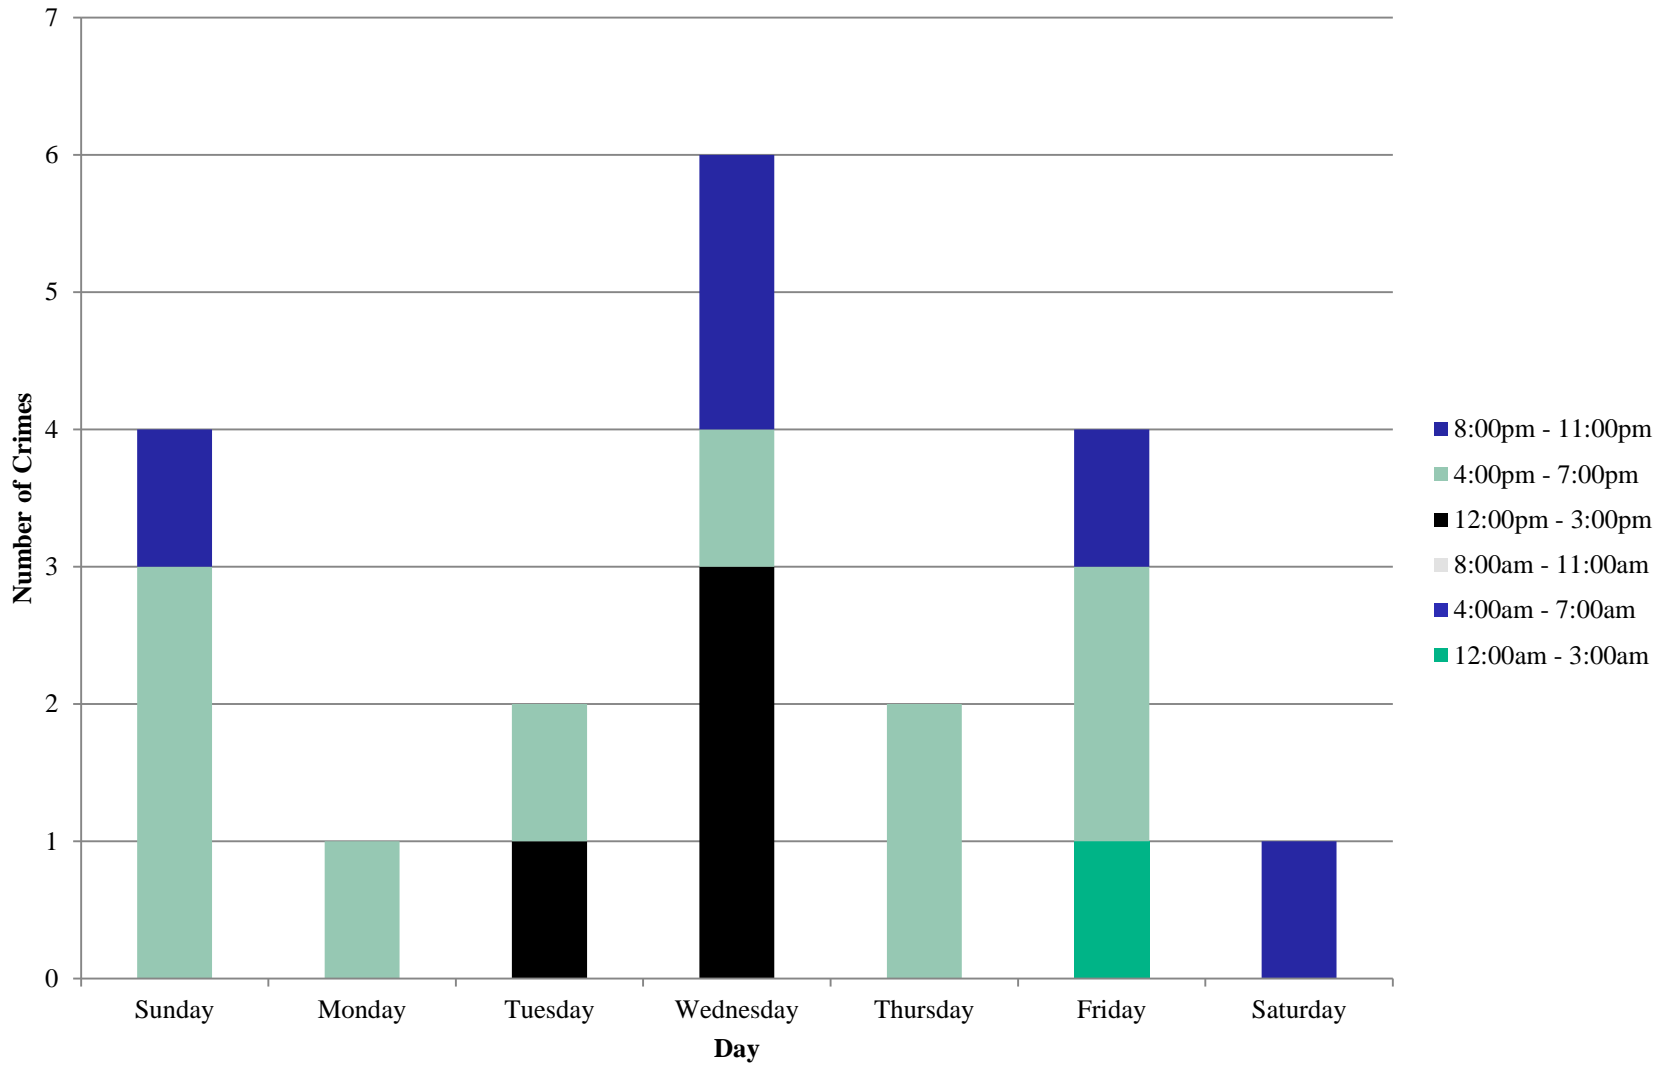

Environment	
Inside	3
Outside	11
Unknown	1
Total	15

Monetary Value	
Under \$500	9
\$500 - \$24,999	6
Over \$25,000	0
Total	15

Time Frame	
12:00am - 3:00am	1
4:00am - 7:00am	0
8:00am - 11:00am	0
12:00pm - 3:00pm	4
4:00pm - 7:00pm	8
8:00pm - 11:00pm	2
Total	15

Day	
Sunday	2
Monday	1
Tuesday	2
Wednesday	5
Thursday	1
Friday	3
Saturday	1
Total	15

Day/Night	
Day	6
Night	9
Total	15

SDB Inside/Outside Larcenies

SDB Crime by Day - November 2018

SDB Crime by Day and Time Frame - November 2018

SDB Crime by Category and Time of Day - November 2018

SDB Crime by Category and Day - November 2018